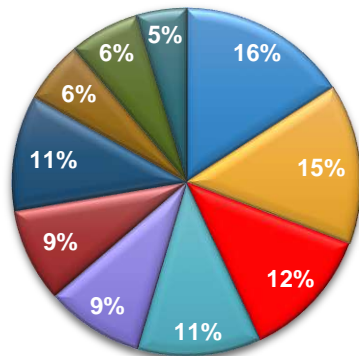

Top 10 Panels Lahore

Rank	Location	Medium	Vendor	Rating %
1	Muslim Town Mor	Billboard	Sahar Adv.	7.10
2	Liberty R/A	Billboard	Spectrum lines	6.88
3	Shalimar Hotel	Wall Pasting	Sahar Adv.	6.75
4	Sherpaou Bridge	Billboard	MNK 	6.48
5	Bhekhwal Mor	Billboard	Sahar Adv.	6.19
6	Main Boulevard Gulberg	Billboard	AA Adv.	5.88
7	Jinnah Flyover	Billboard	Flex-o-Sign	5.68
8	Kh-e-Iqbal	Billboard	Spectrum Lines	5.49
9	Bhatti Gate	Billboard	Classic Ad	5.40
10	Railway Station	Billboard	Hafiz Bro	5.30

Category Wise Summary

Category Wise Spend

Category Impacts
Millions

Top 10 Advertisers

Relative Share of Spend

Impacts in Millions

Top 10 Brands

Relative Share of Spend

Impacts in Millions

Digital OOH Medium(Time band Utilization)

Top 00H Digital Mediums

Top 3 Digital Panels(Lahore)

Rank	Location	Vendor	Rating %
1	Main Market	Ravi Adv	28.54
2	Hussain Chowk	Ad Infinity	26.87
3	Shami Chowk	Sahar Adv	23.41