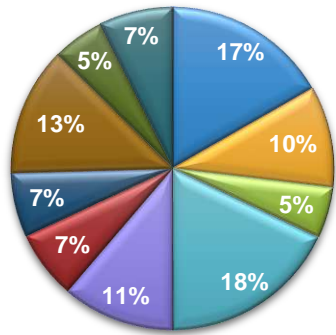

Top 10 Panels Lahore

Rank	Location	Medium	Vendor	Rating %
1	Muslim Town Mor	Billboard	Sahar Adv.	7.10
2	Liberty R/A	Billboard	Spectrum lines	6.88
3	Shalimar Hotel	Wall Pasting	Sahar Adv.	6.75
4	Sherpaou Bridge	Billboard	MNK 	6.48
5	Bhekhwal Mor	Billboard	Sahar Adv.	6.19
6	Main Boulevard Gulberg	Billboard	AA Adv.	5.88
7	Jinnah Flyover	Billboard	Flex-o-Sign	5.68
8	Kh-e-Iqbal	Billboard	Spectrum Lines	5.49
9	Bhatti Gate	Billboard	Classic Ad	5.40
10	Railway Station	Billboard	Hafiz Bro	5.30

Category Wise Summary

Category Wise Spend

Category Impacts
Millions

Top 10 Advertisers

Relative Share of Spend

Impacts in Millions

Top 10 Brands

Relative Share of Spend

Impacts in Millions

Digital OOH Medium(Time band Utilization)

Top 00H Digital Mediums

Top 3 Digital Panels(Lahore)

Rank	Location	Vendor	Rating %
1	Main Market	Ravi Adv	28.54
2	Hussain Chowk	Ad Infinity	26.87
3	Shami Chowk	Sahar Adv	23.41