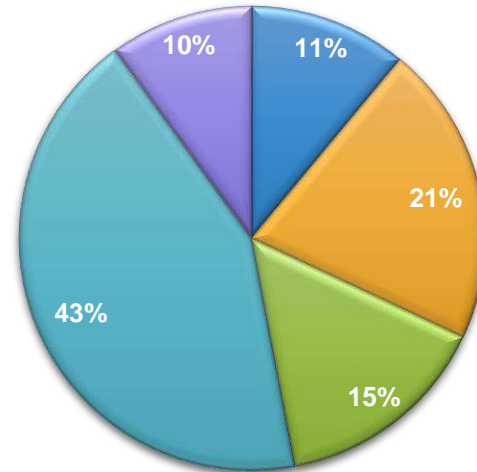

Move MONTHLY Ratings Sep 2018

Viewership Area wise %

Lahore

- Iqbal Town
- Cantt
- DHA
- Gulberg
- Model Town

Karachi

- Clifton
- Korangi Road
- Rashid Minhas Road
- Sh-e-Faisal
- Sh-e-Pakistan

Viewership Area wise %

Rwp-Isb

- Katchray Chowk
- Blue Area
- Sector F
- Commercial Market
- Muree Road

Target Group Share Ratings

Top 10 Panels Karachi

Rank	Location	Medium	Vendor	Rating %
1	PTC Building	Wall Pasting	Ravi Adv	9.87
2	NCR Building	Wall Pasting	Ravi Adv	9.50
3	FTC	Wall Pasting	Gashoo Ad	9.13
4	Opp Millennium Mall	Wall Pasting	The Sign Media 	8.77
5	National Stadium	Wall Pasting	Ammar Ad	8.40
6	Water Pump	Wall Pasting	C Square Media	8.15
7	Hilal-e-Ahmer	Wall Pasting	Billboard Inc	7.88
8	Ala Din Park	Wall Pasting	Sagar	7.65
9	Palm R/A	Wall Pasting	Zodiac Link	7.35
10	Trade Tower	Wall Pasting	Ammar Adv	7.10