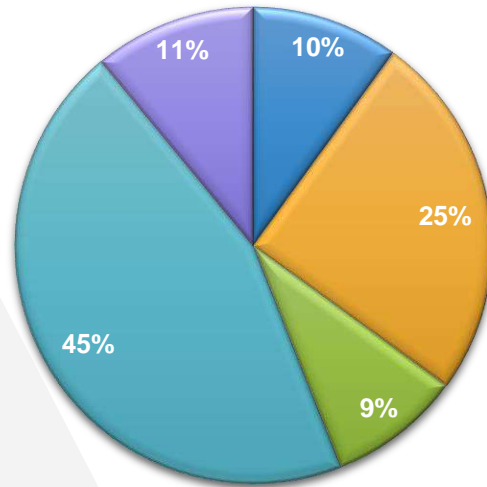

Move MONTHLY Ratings Sep 2018

Viewership Area wise %

Lahore

- Iqbal Town
- Cantt
- DHA
- Gulberg
- Model Town

Karachi

- Clifton
- Korangi Road
- Rashid Minhas Road
- Sh-e-Faisal
- Sh-e-Pakistan

Viewership Area wise %

Rwp-Isb

- Katchray Chowk
- Blue Area
- Sector F
- Commercial Market
- Muree Road

Target Group Share Ratings

Top 10 Panels Karachi

Rank	Location	Medium	Vendor	Rating %
1	PTC Building	Wall Pasting	Ravi Adv	9.87
2	NCR Building	Wall Pasting	Ravi Adv	9.50
3	FTC	Wall Pasting	Gashoo Ad	9.13
4	Opp Millennium Mall	Wall Pasting	The Sign Media 	8.77
5	National Stadium	Wall Pasting	Ammar Ad	8.40
6	Water Pump	Wall Pasting	C Square Media	8.15
7	Hilal-e-Ahmer	Wall Pasting	Billboard Inc	7.88
8	Ala Din Park	Wall Pasting	Sagar	7.65
9	Palm R/A	Wall Pasting	Zodiac Link	7.35
10	Trade Tower	Wall Pasting	Ammar Adv	7.10