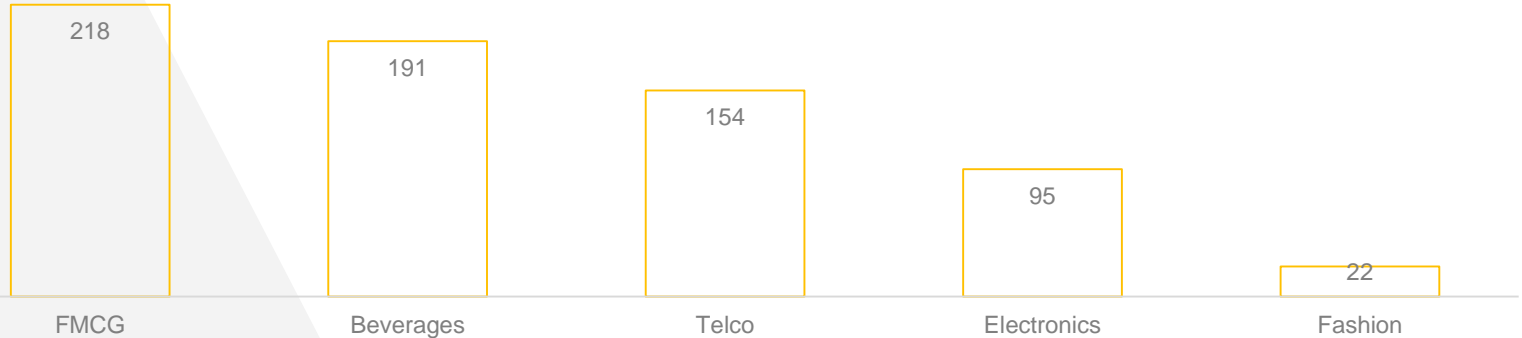

Category Impacts
Millions