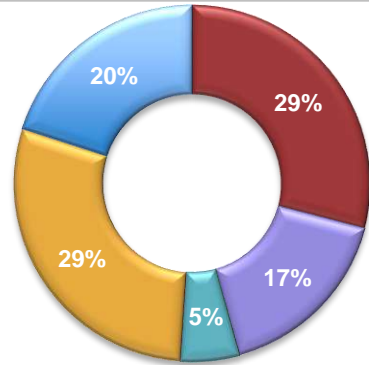

Category Wise Summary

Category Wise Spend