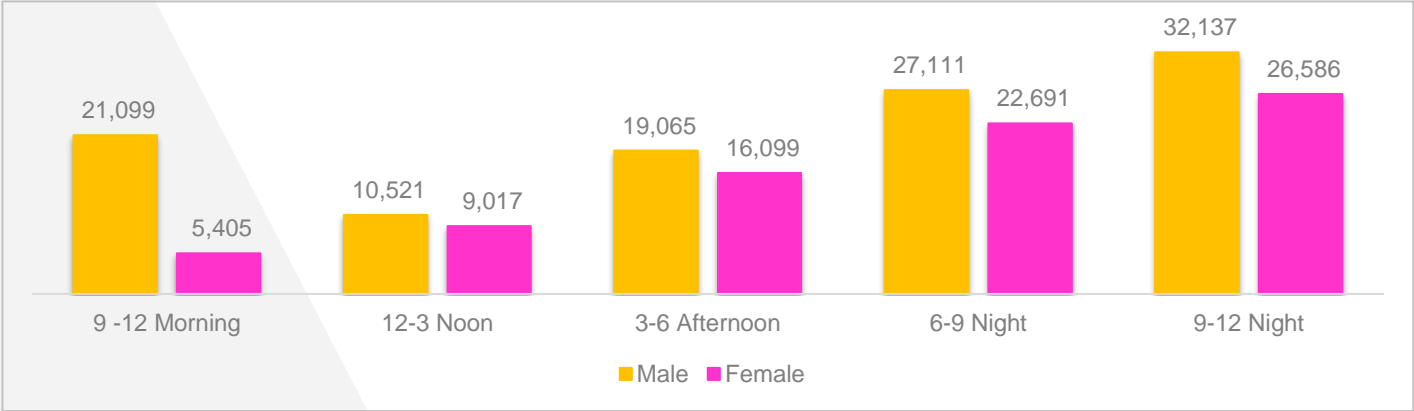

Top 10 Panels Rwp-Isb

Rank	Location	Medium	Vendor	Rating %
1	Chandni Chowk Flyover	Billboard	Classic Ad	4.75
7	Commercial Market	Billboard	Classic Ad	4.60
3	Zero Point	Bridge Panel	Sherazi Ad	4.53
4	9 th Avenue Chowk	Billboard	Gashoo Ad 	4.40
5	Liaquat Bagh, Muree Road	Billboard	Hafiz Bro	4:15
6	7 th Avenue	Bridge Panel	Sherazi Ad	3.93
7	Roomi Park	Billboard	Sahar Adv	3.60
8	F-6 Press Club	Billboard	AA	3.45
9	Mall Road	Billboard	Altitude	3.43
10	Saddar Ad	Billboard	Pindi Ad	3.35

Category Wise Summary

Category Wise Spend

Category Impacts
Millions

Top 10 Advertisers

Relative Share of Spend

Impacts in Millions

Top 10 Brands

Relative Share of Spend

Impacts in Millions

Digital OOH Medium(Time band Utilization)

Top 00H Digital Mediums

Top 3 Digital Panels(Lahore)

Rank	Location	Vendor	Rating %
1	Main Market	Ravi Adv	28.54
2	Hussain Chowk	Ad Infinity	26.87
3	Shami Chowk	Sahar Adv	23.41