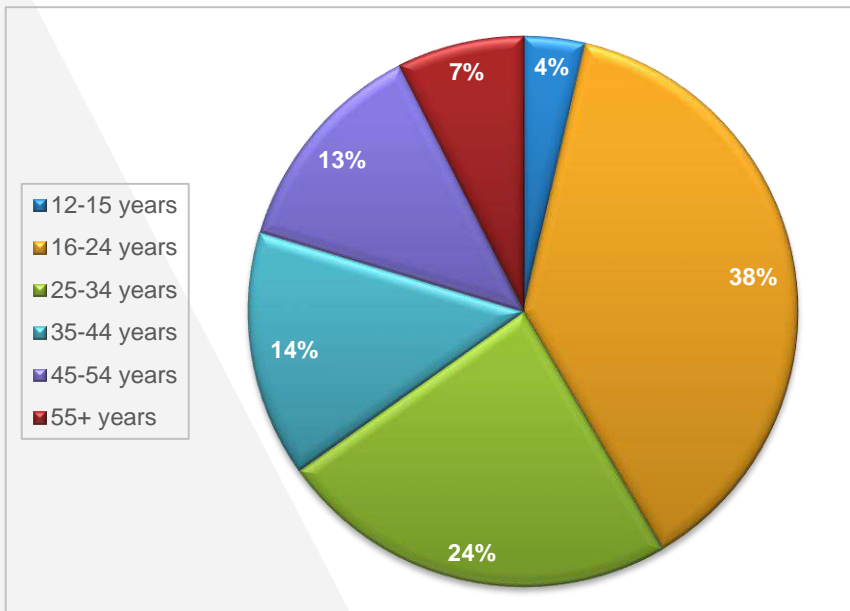

Move MONTHLY Ratings Sep 2018

Viewership Area wise %

Lahore

- Iqbal Town
- Cantt
- DHA
- Gulberg
- Model Town

Karachi

- Clifton
- Korangi Road
- Rashid Minhas Road
- Sh-e-Faisal
- Sh-e-Pakistan

Viewership Area wise %

Rwp-Isb

- Katchray Chowk
- Blue Area
- Sector F
- Commercial Market
- Muree Road

Target Group Share Ratings

Top 10 Panels Karachi

Rank	Location	Medium	Vendor	Rating %
1	PTC Building	Wall Pasting	Ravi Adv	9.87
2	NCR Building	Wall Pasting	Ravi Adv	9.50
3	FTC	Wall Pasting	Gashoo Ad	9.13
4	Opp Millennium Mall	Wall Pasting	The Sign Media 	8.77
5	National Stadium	Wall Pasting	Ammar Ad	8.40
6	Water Pump	Wall Pasting	C Square Media	8.15
7	Hilal-e-Ahmer	Wall Pasting	Billboard Inc	7.88
8	Ala Din Park	Wall Pasting	Sagar	7.65
9	Palm R/A	Wall Pasting	Zodiac Link	7.35
10	Trade Tower	Wall Pasting	Ammar Adv	7.10