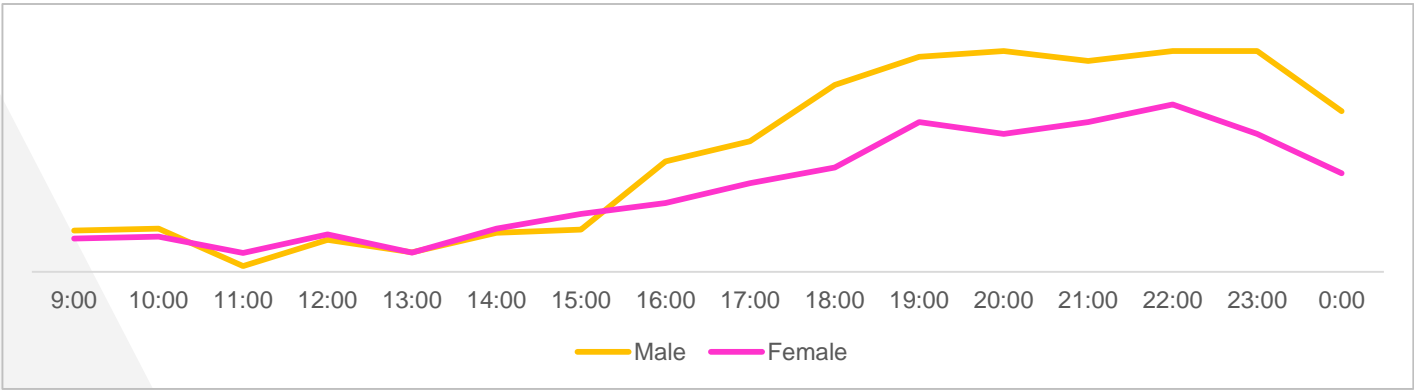

Digital OOH Medium(Time band Utilization)

Top 00H Digital Mediums

Top 3 Digital Panels(Lahore)

Rank	Location	Vendor	Rating %
1	Main Market	Ravi Adv	28.54
2	Hussain Chowk	Ad Infinity	26.87
3	Shami Chowk	Sahar Adv	23.41

Top 3 Digital Streamers Locations(Lahore)

Rank	Location	Vendor	Rating %
1	Liberty Market	Chinab Adv	20.41
2	M.M Alam Road	Digi Prime	19.20
3	Kh-e-Iqbal	Digi Prime	17.50