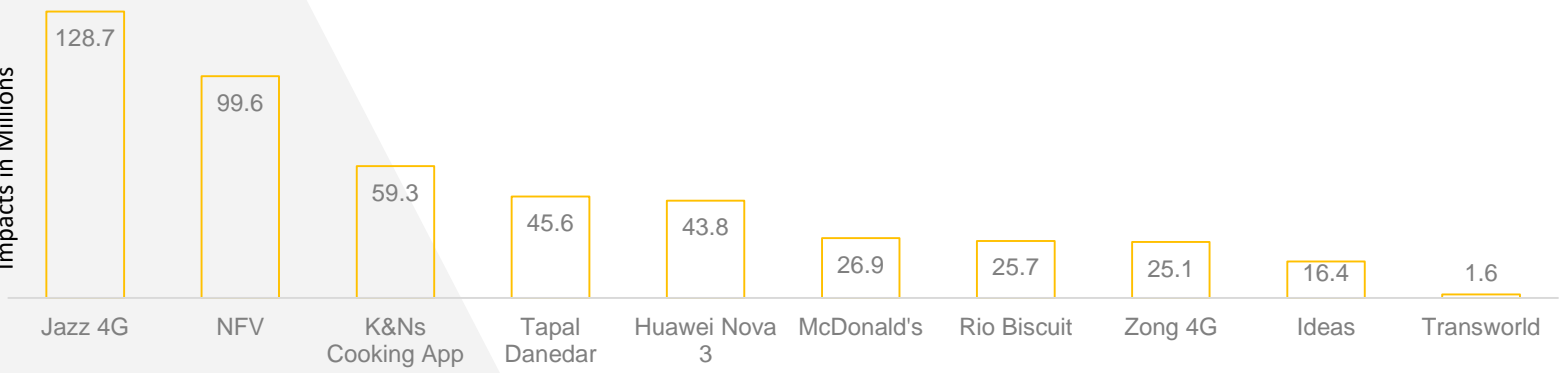

Category Wise Summary

Category Wise Spend

Category Impacts
Millions

Top 10 Advertisers

Relative Share of Spend

Impacts in Millions

Top 10 Brands

Relative Share of Spend

Impacts in Millions

Digital OOH Medium(Time band Utilization)

Top 00H Digital Mediums

Top 3 Digital Panels(Lahore)

Rank	Location	Vendor	Rating %
1	Main Market	Ravi Adv	28.54
2	Hussain Chowk	Ad Infinity	26.87
3	Shami Chowk	Sahar Adv	23.41