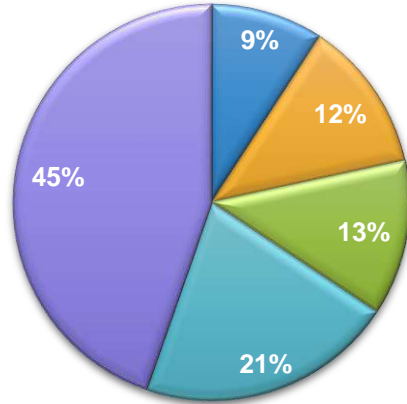

Move MONTHLY Ratings Sep 2018

Viewership Area wise %

Lahore

- Iqbal Town
- Cantt
- DHA
- Gulberg
- Model Town

Karachi

- Clifton
- Korangi Road
- Rashid Minhas Road
- Sh-e-Faisal
- Sh-e-Pakistan

Viewership Area wise %

Rwp-Isb

- Katchray Chowk
- Blue Area
- Sector F
- Commercial Market
- Muree Road

Target Group Share Ratings

Top 10 Panels Karachi

Rank	Location	Medium	Vendor	Rating %
1	PTC Building	Wall Pasting	Ravi Adv	9.87
2	NCR Building	Wall Pasting	Ravi Adv	9.50
3	FTC	Wall Pasting	Gashoo Ad	9.13
4	Opp Millennium Mall	Wall Pasting	The Sign Media 	8.77
5	National Stadium	Wall Pasting	Ammar Ad	8.40
6	Water Pump	Wall Pasting	C Square Media	8.15
7	Hilal-e-Ahmer	Wall Pasting	Billboard Inc	7.88
8	Ala Din Park	Wall Pasting	Sagar	7.65
9	Palm R/A	Wall Pasting	Zodiac Link	7.35
10	Trade Tower	Wall Pasting	Ammar Adv	7.10