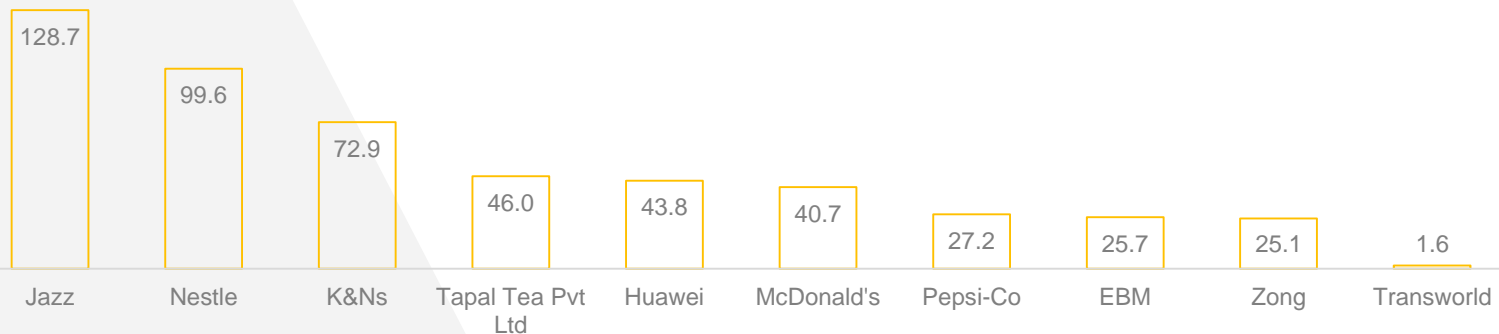

Top 10 Panels Rwp-Isb

Rank	Location	Medium	Vendor	Rating %
1	Chandni Chowk Flyover	Billboard	Classic Ad	4.75
7	Commercial Market	Billboard	Classic Ad	4.60
3	Zero Point	Bridge Panel	Sherazi Ad	4.53
4	9 th Avenue Chowk	Billboard	Gashoo Ad 	4.40
5	Liaquat Bagh, Muree Road	Billboard	Hafiz Bro	4:15
6	7 th Avenue	Bridge Panel	Sherazi Ad	3.93
7	Roomi Park	Billboard	Sahar Adv	3.60
8	F-6 Press Club	Billboard	AA	3.45
9	Mall Road	Billboard	Altitude	3.43
10	Saddar Ad	Billboard	Pindi Ad	3.35

Category Wise Summary

Category Wise Spend

Category Impacts
Millions

Top 10 Advertisers

Relative Share of Spend

Impacts in Millions

Top 10 Brands

Relative Share of Spend

Impacts in Millions

Digital OOH Medium(Time band Utilization)

Top 00H Digital Mediums

Top 3 Digital Panels(Lahore)

Rank	Location	Vendor	Rating %
1	Main Market	Ravi Adv	28.54
2	Hussain Chowk	Ad Infinity	26.87
3	Shami Chowk	Sahar Adv	23.41