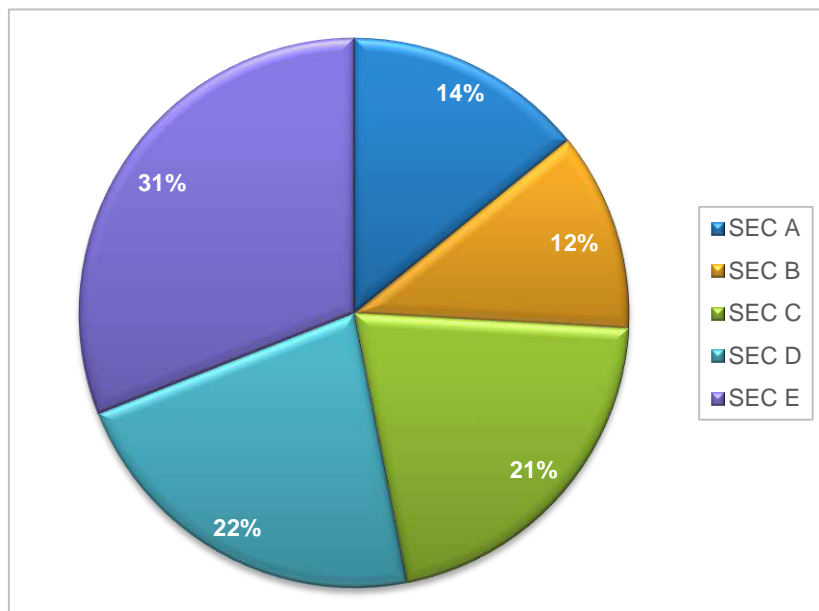

Move MONTHLY Ratings Sep 2018

Viewership Area wise %

Lahore

- Iqbal Town
- Cantt
- DHA
- Gulberg
- Model Town

Karachi

- Clifton
- Korangi Road
- Rashid Minhas Road
- Sh-e-Faisal
- Sh-e-Pakistan

Viewership Area wise %

Rwp-Isb

- Katchray Chowk
- Blue Area
- Sector F
- Commercial Market
- Muree Road

Target Group Share Ratings

Top 10 Panels Karachi

Rank	Location	Medium	Vendor	Rating %
1	PTC Building	Wall Pasting	Ravi Adv	9.87
2	NCR Building	Wall Pasting	Ravi Adv	9.50
3	FTC	Wall Pasting	Gashoo Ad	9.13
4	Opp Millennium Mall	Wall Pasting	The Sign Media 	8.77
5	National Stadium	Wall Pasting	Ammar Ad	8.40
6	Water Pump	Wall Pasting	C Square Media	8.15
7	Hilal-e-Ahmer	Wall Pasting	Billboard Inc	7.88
8	Ala Din Park	Wall Pasting	Sagar	7.65
9	Palm R/A	Wall Pasting	Zodiac Link	7.35
10	Trade Tower	Wall Pasting	Ammar Adv	7.10

Top 10 Panels Lahore

Rank	Location	Medium	Vendor	Rating %
1	Muslim Town Mor	Billboard	Sahar Adv.	7.10
2	Liberty R/A	Billboard	Spectrum lines	6.88
3	Shalimar Hotel	Wall Pasting	Sahar Adv.	6.75
4	Sherpaou Bridge	Billboard	MNK 	6.48
5	Bhekhwal Mor	Billboard	Sahar Adv.	6.19
6	Main Boulevard Gulberg	Billboard	AA Adv.	5.88
7	Jinnah Flyover	Billboard	Flex-o-Sign	5.68
8	Kh-e-Iqbal	Billboard	Spectrum Lines	5.49
9	Bhatti Gate	Billboard	Classic Ad	5.40
10	Railway Station	Billboard	Hafiz Bro	5.30