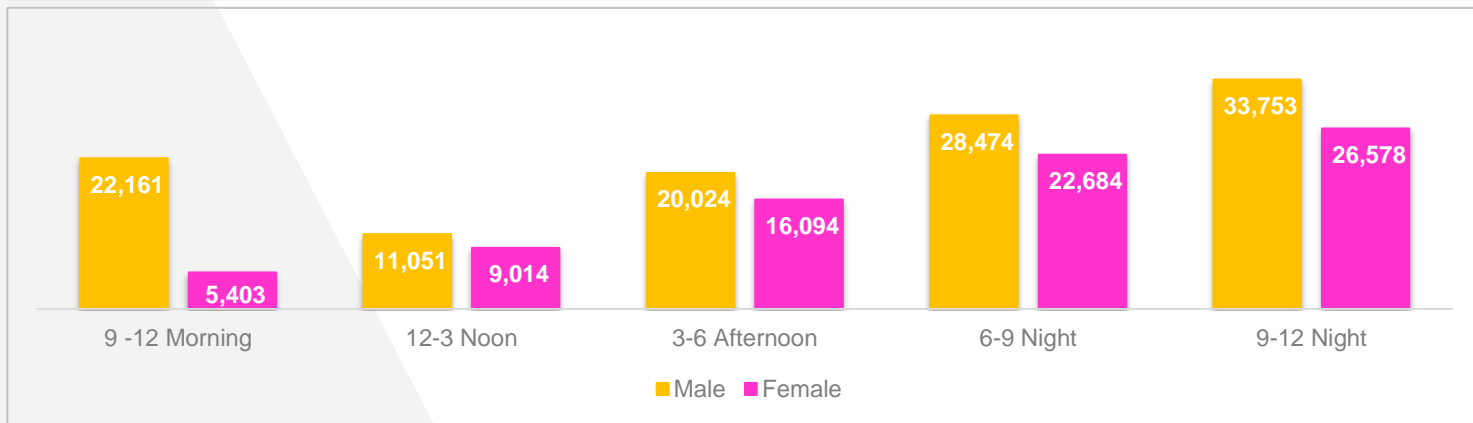

Top 10 Panels Rwp-Isb

Rank	Location	Medium	Vendor	Rating %
1	Raja Bazar	Billboard	Hafiz Bro	10.73
2	I-8 Signal	Billboard	Sahar Ad	10.60
3	Chandni Chowk	Billboard	Pindi Ad	10.30
4	9 th Avenue	Billboard	Gashoo Ad 	10.24
5	Moti Mehal	Billboard	Gashoo Ad	10.20
6	Ammar Chowk	Billboard	Adnet	10.13
7	F-10	Billboard	Pindi Ad	10.05
8	Blue Area	Billboard	Pindi Ad	9.98
9	Commercial Market	Billboard	Hafiz Bro	9.90
10	F-7	Billboard	Ad Spot	7.87

Category Wise Summary

Category Wise Spend

Category Impacts
Millions

Top 10 Advertisers

Relative Share of Spend

Top 10 Brands

Relative Share of Spend

Impacts in Millions

Digital OOH Medium (Time band Utilization)

Top 00H Digital Mediums

Top 3 Digital Panels(Lahore)

Rank	Location	Vendor	Rating %
1	Liberty R/A	Sahar Ad	30.25
2	Akbar Chowk	Yellow Communication	27.10
3	DHA Exit	Flex-o-Sign	26.99