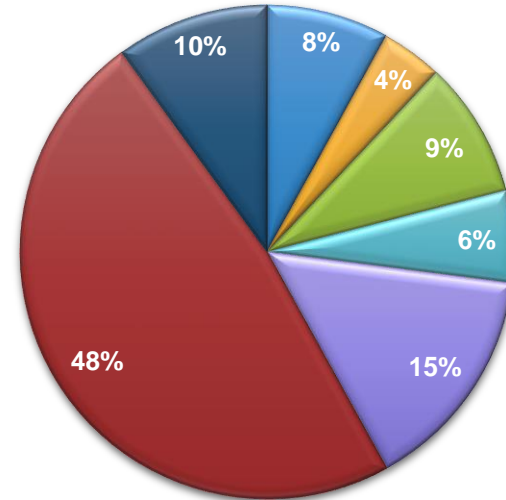

Viewership Area wise %

Rwp - Isb

- Bara Kahu
- Commercial Market
- Kashmir Highway
- Muree Road
- Raja Bazar
- Saddar
- Sector F

Target Group Share Ratings

Top 10 Panels Karachi

Rank	Location	Medium	Vendor	Rating %
1	Najeab Center	Wall Pasting	Champion	11.65
2	Business Avenue	Wall Pasting	Bheem Ad	10.70
3	Tariq Road	Wall Pasting	Media Communication	10.63
4	Qublai Khan	Wall Pasting	Ammar ad 	10.42
5	Ary Cash & Carry	Wall Pasting	Call AD	9.90
6	ARY Cash & carry	Wall Pasting	The Sign Media	9.88
7	University Road	Wall Pasting	Vision Publicity	9.40
8	Water pump	Wall Pasting	C Square	9.35
9	Sunset Boulevard	Wall Pasting	Insight Solution	9.12
10	Zeenat Cinema	Wall Pasting	Unique Ad	8.95