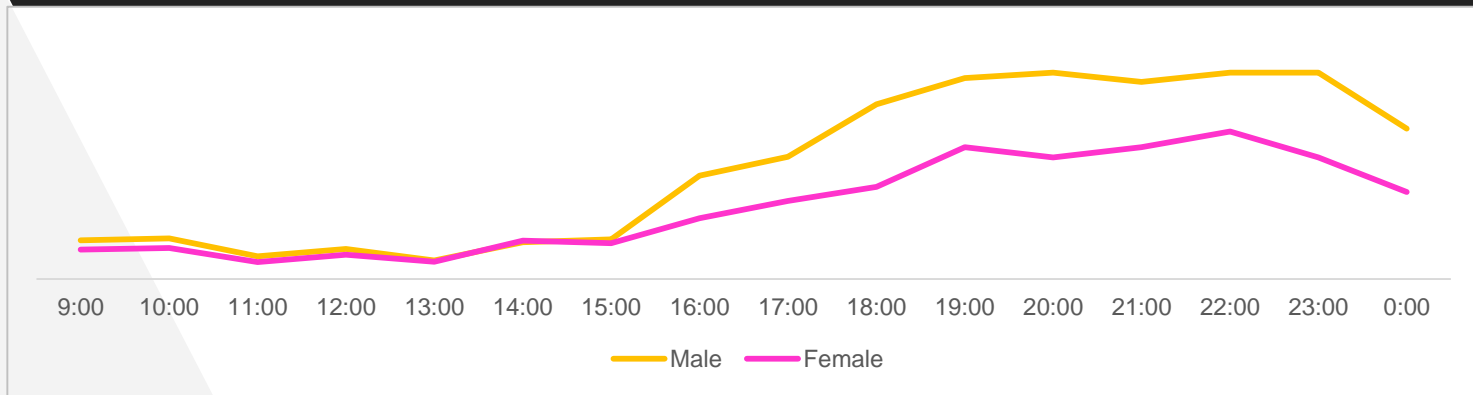

Digital OOH Medium (Time band Utilization)

Top 00H Digital Mediums

Top 3 Digital Panels(Lahore)

Rank	Location	Vendor	Rating %
1	Liberty R/A	Sahar Ad	30.25
2	Akbar Chowk	Yellow Communication	27.10
3	DHA Exit	Flex-o-Sign	26.99

Top 3 Digital Streamers Locations(Lahore)

Rank	Location	Vendor	Rating %
1	Iqbal Town	Chinab Ad	19.55
2	Liberty	Chinab Ad	18.10
3	MM Alam Rd	Digi Prime	17.19