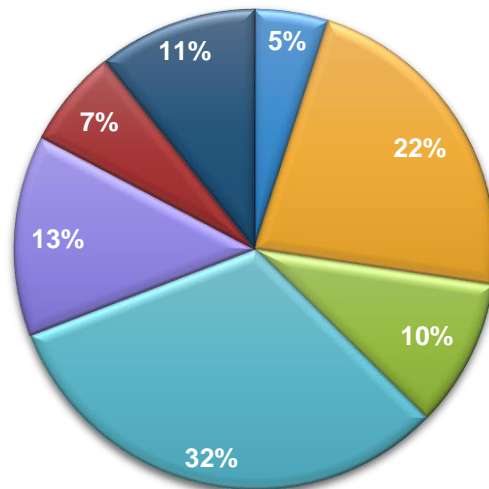

Viewership Area wise %

Rwp - Isb

- Bara Kahu
- Commercial Market
- Kashmir Highway
- Muree Road
- Raja Bazar
- Saddar
- Sector F

Target Group Share Ratings

Top 10 Panels Karachi

Rank	Location	Medium	Vendor	Rating %
1	Najeab Center	Wall Pasting	Champion	11.65
2	Business Avenue	Wall Pasting	Bheem Ad	10.70
3	Tariq Road	Wall Pasting	Media Communication	10.63
4	Qublai Khan	Wall Pasting	Ammar ad 	10.42
5	Ary Cash & Carry	Wall Pasting	Call AD	9.90
6	ARY Cash & carry	Wall Pasting	The Sign Media	9.88
7	University Road	Wall Pasting	Vision Publicity	9.40
8	Water pump	Wall Pasting	C Square	9.35
9	Sunset Boulevard	Wall Pasting	Insight Solution	9.12
10	Zeenat Cinema	Wall Pasting	Unique Ad	8.95