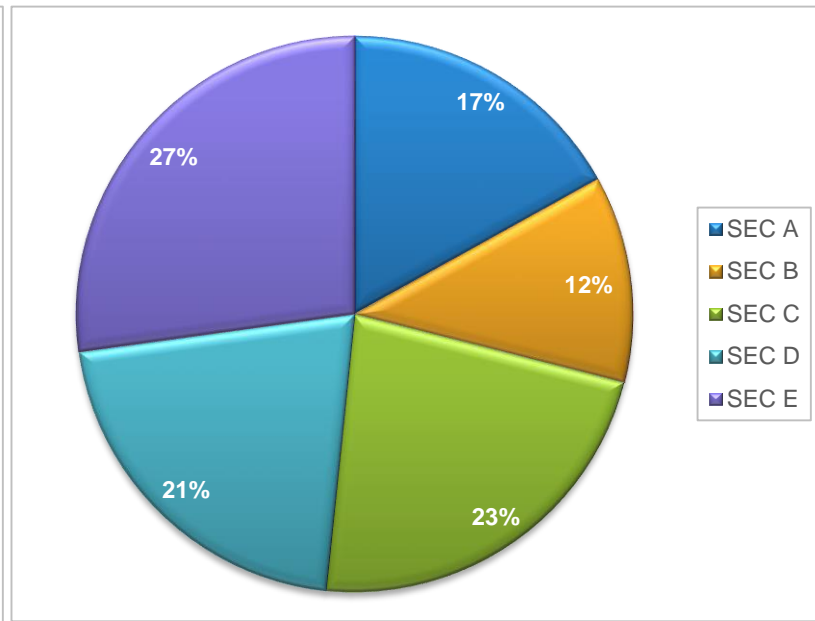

Viewership Area wise %

Rwp - Isb

- Bara Kahu
- Commercial Market
- Kashmir Highway
- Muree Road
- Raja Bazar
- Saddar
- Sector F

Target Group Share Ratings

Top 10 Panels Karachi

Rank	Location	Medium	Vendor	Rating %
1	Najeab Center	Wall Pasting	Champion	11.65
2	Business Avenue	Wall Pasting	Bheem Ad	10.70
3	Tariq Road	Wall Pasting	Media Communication	10.63
4	Qublai Khan	Wall Pasting	Ammar ad 	10.42
5	Ary Cash & Carry	Wall Pasting	Call AD	9.90
6	ARY Cash & carry	Wall Pasting	The Sign Media	9.88
7	University Road	Wall Pasting	Vision Publicity	9.40
8	Water pump	Wall Pasting	C Square	9.35
9	Sunset Boulevard	Wall Pasting	Insight Solution	9.12
10	Zeenat Cinema	Wall Pasting	Unique Ad	8.95