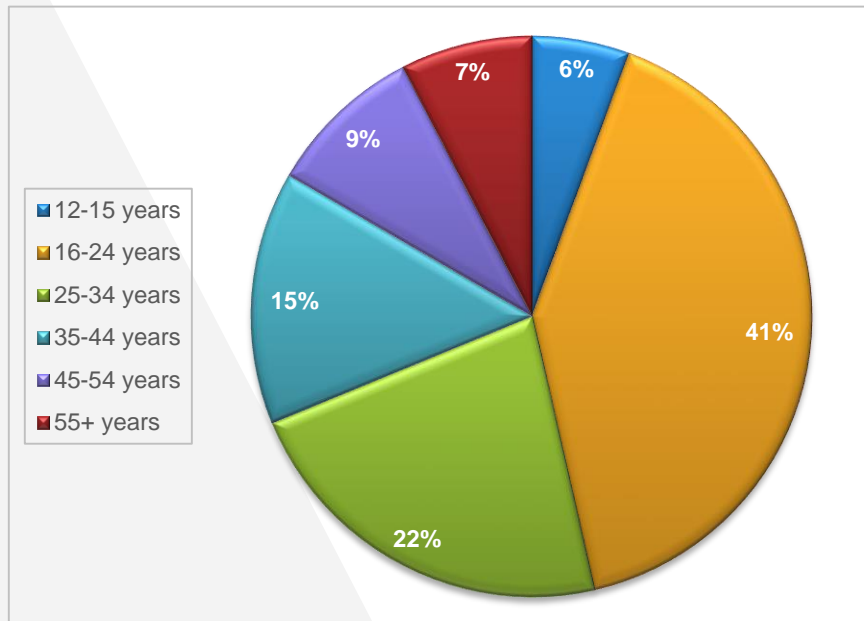

Viewership Area wise %

Rwp - Isb

- Bara Kahu
- Commercial Market
- Kashmir Highway
- Muree Road
- Raja Bazar
- Saddar
- Sector F

Target Group Share Ratings

Top 10 Panels Karachi

Rank	Location	Medium	Vendor	Rating %
1	Najeab Center	Wall Pasting	Champion	11.65
2	Business Avenue	Wall Pasting	Bheem Ad	10.70
3	Tariq Road	Wall Pasting	Media Communication	10.63
4	Qublai Khan	Wall Pasting	Ammar ad 	10.42
5	Ary Cash & Carry	Wall Pasting	Call AD	9.90
6	ARY Cash & carry	Wall Pasting	The Sign Media	9.88
7	University Road	Wall Pasting	Vision Publicity	9.40
8	Water pump	Wall Pasting	C Square	9.35
9	Sunset Boulevard	Wall Pasting	Insight Solution	9.12
10	Zeenat Cinema	Wall Pasting	Unique Ad	8.95