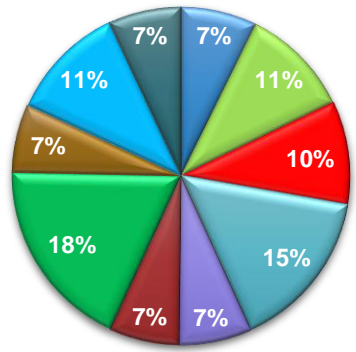

Top 10 Panels Rwp-Isb

Rank	Location	Medium	Vendor	Rating %
1	Raja Bazar	Billboard	Hafiz Bro	10.73
2	I-8 Signal	Billboard	Sahar Ad	10.60
3	Chandni Chowk	Billboard	Pindi Ad	10.30
4	9 th Avenue	Billboard	Gashoo Ad 	10.24
5	Moti Mehal	Billboard	Gashoo Ad	10.20
6	Ammar Chowk	Billboard	Adnet	10.13
7	F-10	Billboard	Pindi Ad	10.05
8	Blue Area	Billboard	Pindi Ad	9.98
9	Commercial Market	Billboard	Hafiz Bro	9.90
10	F-7	Billboard	Ad Spot	7.87

Category Wise Summary

Category Wise Spend

Category Impacts
Millions

Top 10 Advertisers

Relative Share of Spend

Top 10 Brands

Relative Share of Spend

Impacts in Millions

Digital OOH Medium (Time band Utilization)

Top 00H Digital Mediums

Top 3 Digital Panels(Lahore)

Rank	Location	Vendor	Rating %
1	Liberty R/A	Sahar Ad	30.25
2	Akbar Chowk	Yellow Communication	27.10
3	DHA Exit	Flex-o-Sign	26.99