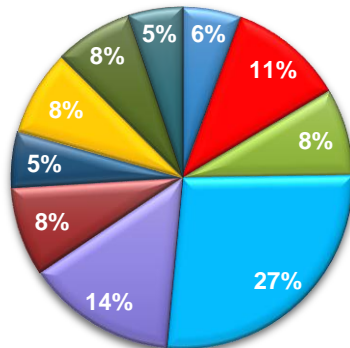

Top 10 Panels Rwp-Isb

Rank	Location	Medium	Vendor	Rating %
1	Raja Bazar	Billboard	Hafiz Bro	10.73
2	I-8 Signal	Billboard	Sahar Ad	10.60
3	Chandni Chowk	Billboard	Pindi Ad	10.30
4	9 th Avenue	Billboard	Gashoo Ad 	10.24
5	Moti Mehal	Billboard	Gashoo Ad	10.20
6	Ammar Chowk	Billboard	Adnet	10.13
7	F-10	Billboard	Pindi Ad	10.05
8	Blue Area	Billboard	Pindi Ad	9.98
9	Commercial Market	Billboard	Hafiz Bro	9.90
10	F-7	Billboard	Ad Spot	7.87

Category Wise Summary

Category Wise Spend

Category Impacts
Millions

Top 10 Advertisers

Relative Share of Spend

Top 10 Brands

Relative Share of Spend

Impacts in Millions

Digital OOH Medium (Time band Utilization)

Top 00H Digital Mediums

Top 3 Digital Panels(Lahore)

Rank	Location	Vendor	Rating %
1	Liberty R/A	Sahar Ad	30.25
2	Akbar Chowk	Yellow Communication	27.10
3	DHA Exit	Flex-o-Sign	26.99