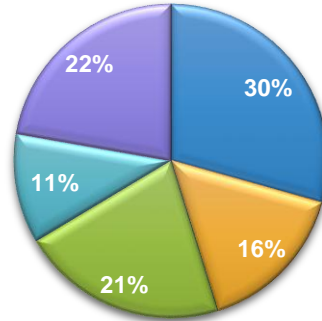

Category Wise Summary

Category Wise Spend