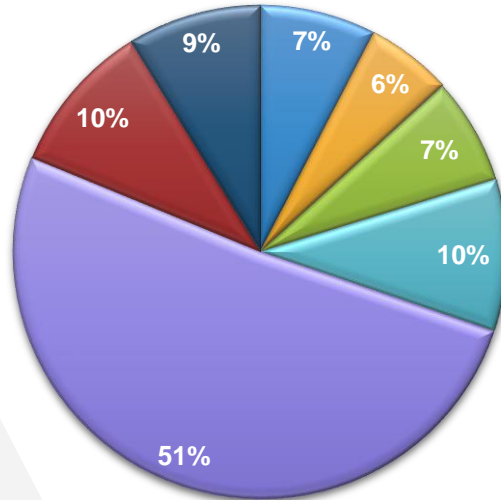

Viewership Area wise %

Karachi

- Clifton
- Korangi Road
- Nazimabad
- Rashid Minhas Road
- Sh-e-Faisal
- Sh-e-Pakistan
- University Road