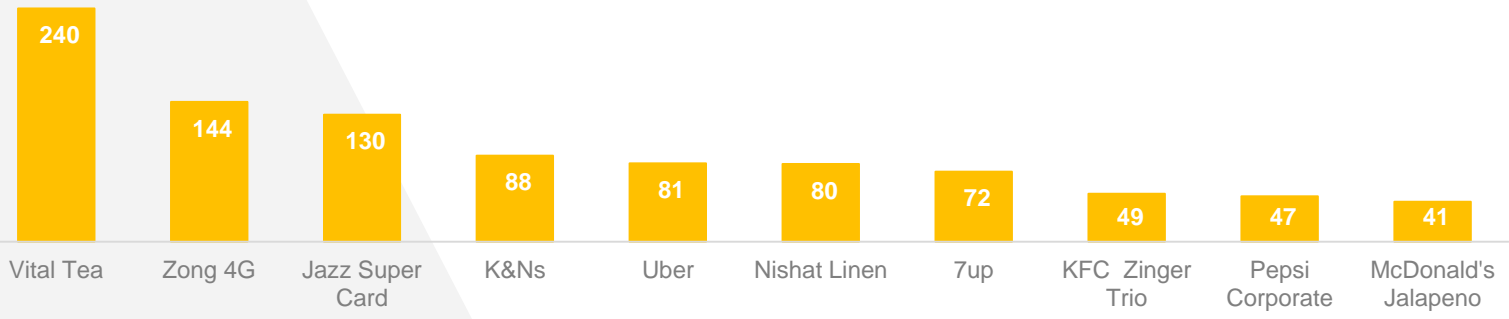

Top 10 Panels Rwp-Isb

Rank	Location	Medium	Vendor	Rating %
1	Raja Bazar	Billboard	Hafiz Bro	10.73
2	I-8 Signal	Billboard	Sahar Ad	10.60
3	Chandni Chowk	Billboard	Pindi Ad	10.30
4	9 th Avenue	Billboard	Gashoo Ad 	10.24
5	Moti Mehal	Billboard	Gashoo Ad	10.20
6	Ammar Chowk	Billboard	Adnet	10.13
7	F-10	Billboard	Pindi Ad	10.05
8	Blue Area	Billboard	Pindi Ad	9.98
9	Commercial Market	Billboard	Hafiz Bro	9.90
10	F-7	Billboard	Ad Spot	7.87

Category Wise Summary

Category Wise Spend

Category Impacts
Millions

Top 10 Advertisers

Relative Share of Spend

Top 10 Brands

Relative Share of Spend

Impacts in Millions

Digital OOH Medium (Time band Utilization)

Top 00H Digital Mediums

Top 3 Digital Panels(Lahore)

Rank	Location	Vendor	Rating %
1	Liberty R/A	Sahar Ad	30.25
2	Akbar Chowk	Yellow Communication	27.10
3	DHA Exit	Flex-o-Sign	26.99

Top 3 Digital Streamers Locations(Lahore)

Rank	Location	Vendor	Rating %
1	Iqbal Town	Chinab Ad	19.55
2	Liberty	Chinab Ad	18.10
3	MM Alam Rd	Digi Prime	17.19

THANK YOU!