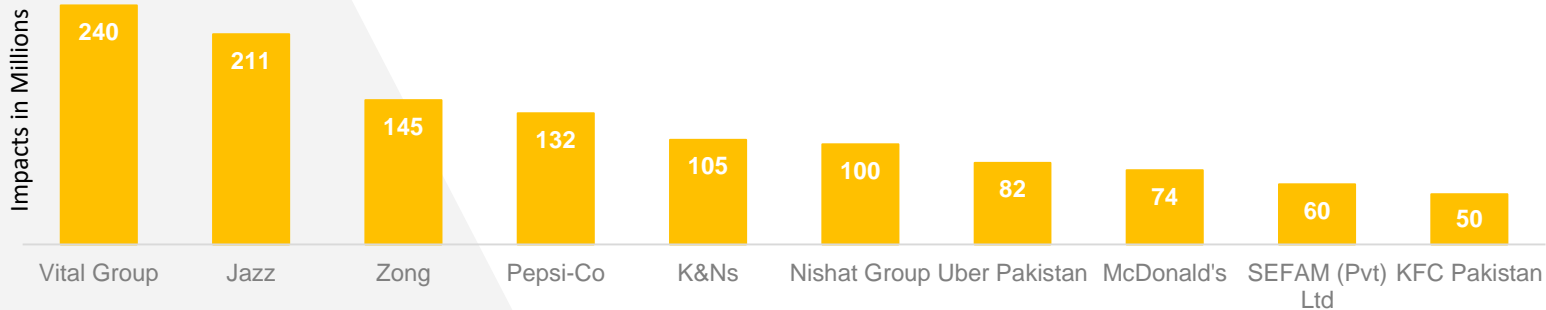

Category Wise Summary

Category Wise Spend

Category Impacts
Millions

Top 10 Advertisers

Relative Share of Spend

Top 10 Brands

Relative Share of Spend

Impacts in Millions

Digital OOH Medium (Time band Utilization)

Top 00H Digital Mediums

Top 3 Digital Panels(Lahore)

Rank	Location	Vendor	Rating %
1	Liberty R/A	Sahar Ad	30.25
2	Akbar Chowk	Yellow Communication	27.10
3	DHA Exit	Flex-o-Sign	26.99

Top 3 Digital Streamers Locations(Lahore)

Rank	Location	Vendor	Rating %
1	Iqbal Town	Chinab Ad	19.55
2	Liberty	Chinab Ad	18.10
3	MM Alam Rd	Digi Prime	17.19

THANK YOU!