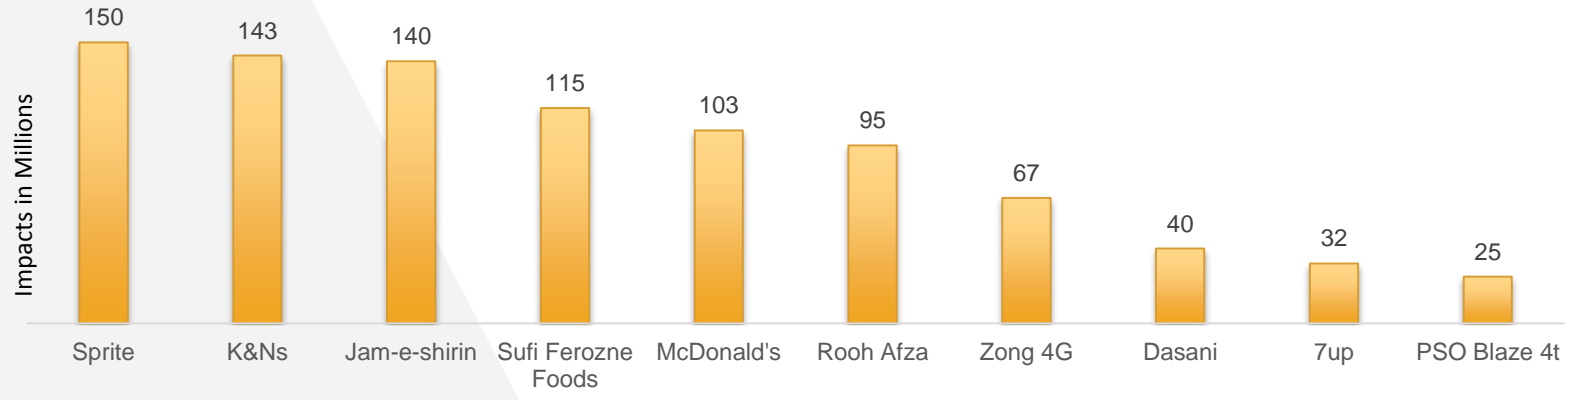

Top 10 Panels Rwp-Isb

Rank	Location	Medium	Vendor	Rating %
1	Committee Chowk	Billboard	Hafiz Bro	3.65
2	Liaquat Bagh	Billboard	Sherazi Ad	3.53
3	Chandni Chowk	Billboard	Pindi Ad	3.50
4	Moti Mehal	Billboard	Pindi Ad 	3.47
5	Raja Bazar	Billboard	Gashoo Ad	3.45
6	Jinnah Park	Billboard	Sherazi Ad	3.39
7	F-10	Billboard	Hafiz Bro	3.33
8	Margalla Road	Billboard	Sign Pakistan	3.25
9	Commercial Market	Billboard	Classic Ad	3.19
10	Rawal Road	Billboard	Gashoo Ad	2.99

Category Wise Summary

Category Wise Spend

Category Impacts
Millions

Top 10 Advertisers

Relative Share of Spend

Top 10 Brands

Relative Share of Spend

Digital OOH Medium (Time band Utilization)