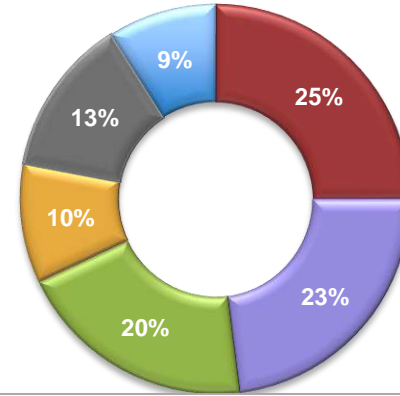

Category Wise Summary

Category Wise Spend