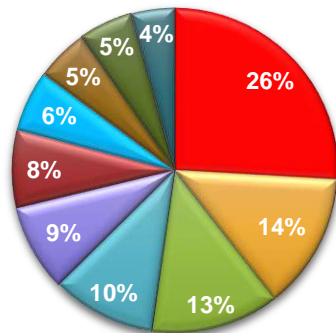

Top 10 Panels Rwp-Isb

Rank	Location	Medium	Vendor	Rating %
1	Committee Chowk	Billboard	Hafiz Bro	3.65
2	Liaquat Bagh	Billboard	Sherazi Ad	3.53
3	Chandni Chowk	Billboard	Pindi Ad	3.50
4	Moti Mehal	Billboard	Pindi Ad 	3.47
5	Raja Bazar	Billboard	Gashoo Ad	3.45
6	Jinnah Park	Billboard	Sherazi Ad	3.39
7	F-10	Billboard	Hafiz Bro	3.33
8	Margalla Road	Billboard	Sign Pakistan	3.25
9	Commercial Market	Billboard	Classic Ad	3.19
10	Rawal Road	Billboard	Gashoo Ad	2.99

Category Wise Summary

Category Wise Spend

Category Impacts
Millions

Top 10 Advertisers

Relative Share of Spend

Top 10 Brands

Relative Share of Spend

Digital OOH Medium (Time band Utilization)