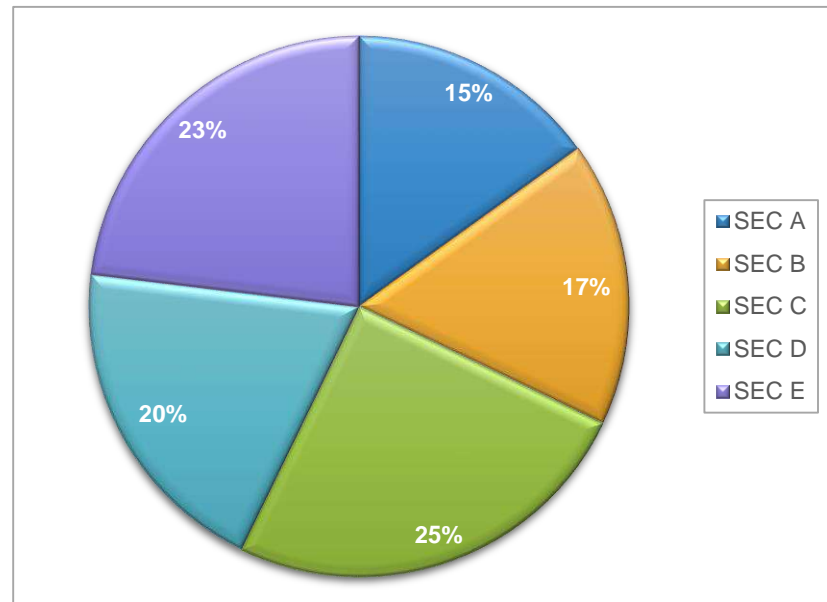

Move MONTHLY Ratings May 2018

Viewership Area wise %

Lahore

- Cantt
- Circular Road
- Ferozpur Road
- Gulberg
- Model Town

Karachi

- Korangi Road
- Shah Muhammad Suleman Road
- Sh-e-Faisal
- Sh-e-Millat Expressway
- Tariq Road

Viewership Area wise %

Rwp-Isb

- Airport Road
- Commercial Market
- F-7
- Muree Road
- Raja Bazar

Target Group Share Ratings

Top 10 Panels Karachi

Rank	Location	Medium	Vendor	Rating %
1	FTC triangle	Wall Pasting	Ammar Ad	8.45
2	CSD Signal	Wall Pasting	Korangi Road	8.20
3	Kashif Center	Wall Pasting	Zodiac Link	7.95
4	Emerald Tower	Wall Pasting	Mediatik 	7.83
5	PTC Building	Wall Pasting	Ravi Adv	7.70
6	Najeab Center	Wall Pasting	Do Adv	7.45
7	Nipa Flyover	Wall Pasting	Marketing Adv	7.15
8	Aladdin Park	Wall Pasting	Sagar's Art	6.89
9	Palm R/A	Wall Pasting	Zodiac Link	6.75
10	Numaish	Wall Pasting	Gashoo Adv	5.95

Top 10 Panels Lahore

Rank	Location	Medium	Vendor	Rating %
1	Jinnah Flyover	Billboard	Hafiz Bro	2.25
2	Sherpaou Bridge	Billboard	Sahar Adv	2.23
3	Main Market	Billboard	Hafiz Bro	2.19
4	Model Town	Billboard	Ad Eye 	2.13
5	UBL Chowk	Billboard	Hafiz Bro	2:10
6	Muslim Town	Billboard	Classic Ad	2.03
7	Chand Mari Chowk	Billboard	Spectrum lines	1.95
8	LOS Signal	Billboard	Ravi Adv	1.83
9	Fortress Bridge	Billboard	MNK	1.65
10	Sherpaou Bridge	Billboard	Hafiz Bro	1.53