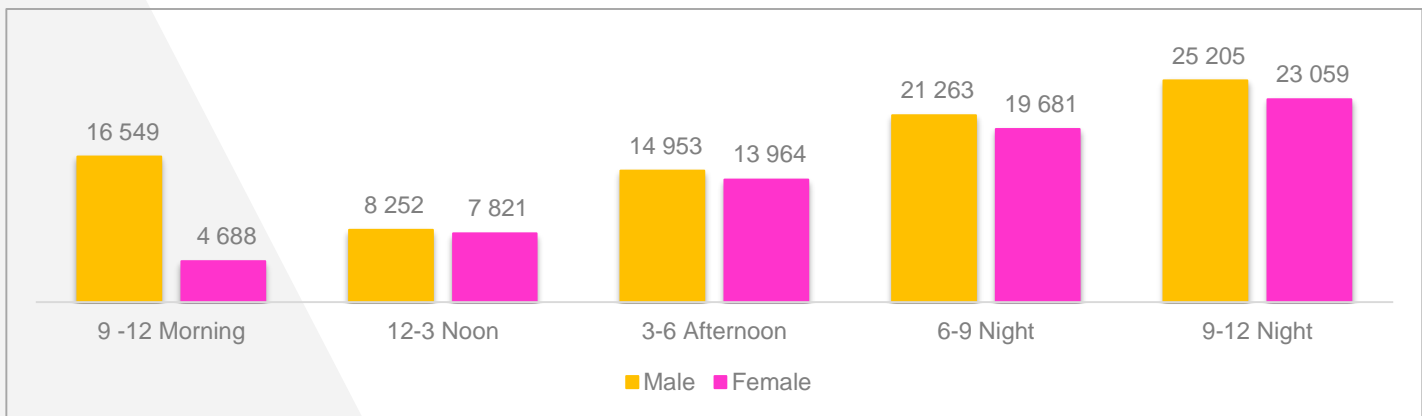

Top 10 Panels Rwp-Isb

Rank	Location	Medium	Vendor	Rating %
1	Committee Chowk	Billboard	Hafiz Bro	3.65
2	Liaquat Bagh	Billboard	Sherazi Ad	3.53
3	Chandni Chowk	Billboard	Pindi Ad	3.50
4	Moti Mehal	Billboard	Pindi Ad 	3.47
5	Raja Bazar	Billboard	Gashoo Ad	3.45
6	Jinnah Park	Billboard	Sherazi Ad	3.39
7	F-10	Billboard	Hafiz Bro	3.33
8	Margalla Road	Billboard	Sign Pakistan	3.25
9	Commercial Market	Billboard	Classic Ad	3.19
10	Rawal Road	Billboard	Gashoo Ad	2.99

Category Wise Summary

Category Wise Spend

Category Impacts
Millions

Top 10 Advertisers

Relative Share of Spend

Top 10 Brands

Relative Share of Spend

Digital OOH Medium (Time band Utilization)