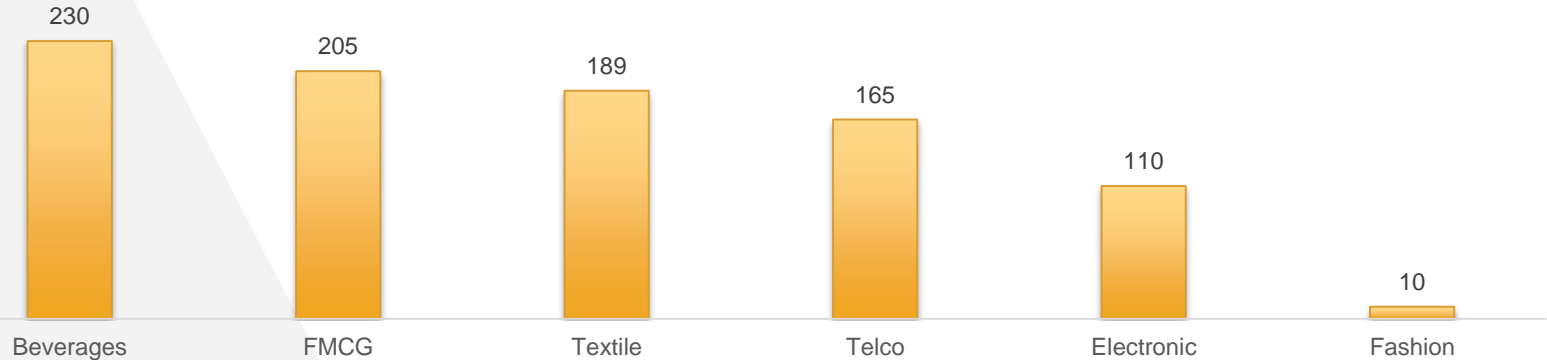

Category Impacts
Millions