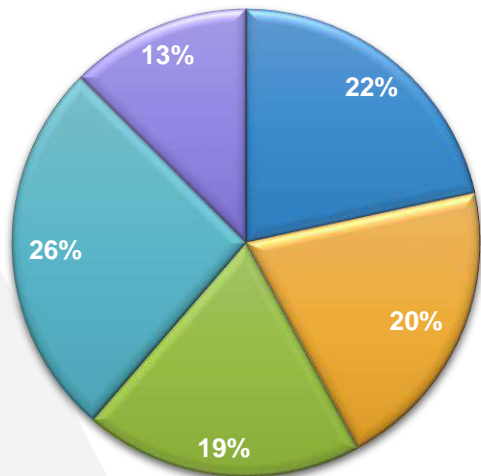

Viewership Area wise %

Lahore

- Cantt
- Circular Road
- Ferozpur Road
- Gulberg
- Model Town