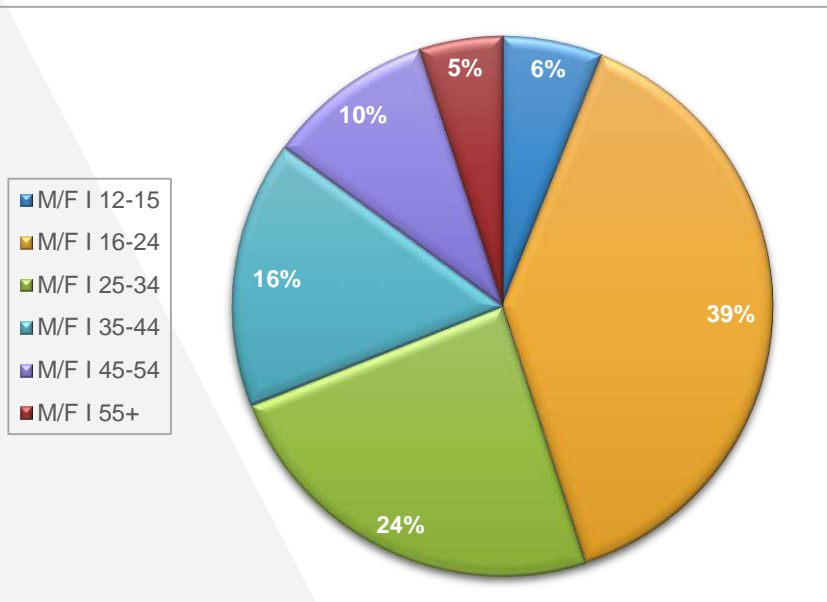

Move MONTHLY Ratings May 2018

Viewership Area wise %

Lahore

- Cantt
- Circular Road
- Ferozpur Road
- Gulberg
- Model Town

Karachi

- Korangi Road
- Shah Muhammad Suleman Road
- Sh-e-Faisal
- Sh-e-Millat Expressway
- Tariq Road

Viewership Area wise %

Rwp-Isb

- Airport Road
- Commercial Market
- F-7
- Muree Road
- Raja Bazar

Target Group Share Ratings

Top 10 Panels Karachi

Rank	Location	Medium	Vendor	Rating %
1	FTC triangle	Wall Pasting	Ammar Ad	8.45
2	CSD Signal	Wall Pasting	Korangi Road	8.20
3	Kashif Center	Wall Pasting	Zodiac Link	7.95
4	Emerald Tower	Wall Pasting	Mediatik 	7.83
5	PTC Building	Wall Pasting	Ravi Adv	7.70
6	Najeab Center	Wall Pasting	Do Adv	7.45
7	Nipa Flyover	Wall Pasting	Marketing Adv	7.15
8	Aladdin Park	Wall Pasting	Sagar's Art	6.89
9	Palm R/A	Wall Pasting	Zodiac Link	6.75
10	Numaish	Wall Pasting	Gashoo Adv	5.95

Top 10 Panels Lahore

Rank	Location	Medium	Vendor	Rating %
1	Jinnah Flyover	Billboard	Hafiz Bro	2.25
2	Sherpaou Bridge	Billboard	Sahar Adv	2.23
3	Main Market	Billboard	Hafiz Bro	2.19
4	Model Town	Billboard	Ad Eye 	2.13
5	UBL Chowk	Billboard	Hafiz Bro	2:10
6	Muslim Town	Billboard	Classic Ad	2.03
7	Chand Mari Chowk	Billboard	Spectrum lines	1.95
8	LOS Signal	Billboard	Ravi Adv	1.83
9	Fortress Bridge	Billboard	MNK	1.65
10	Sherpaou Bridge	Billboard	Hafiz Bro	1.53