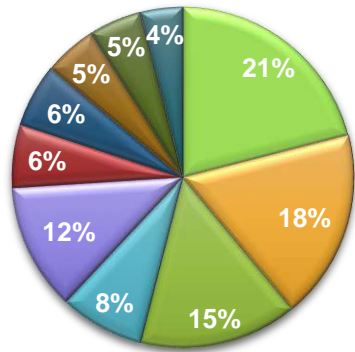

Top 10 Panels Rwp-Isb

Rank	Location	Medium	Vendor	Rating %
1	Committee Chowk	Billboard	Hafiz Bro	3.65
2	Liaquat Bagh	Billboard	Sherazi Ad	3.53
3	Chandni Chowk	Billboard	Pindi Ad	3.50
4	Moti Mehal	Billboard	Pindi Ad 	3.47
5	Raja Bazar	Billboard	Gashoo Ad	3.45
6	Jinnah Park	Billboard	Sherazi Ad	3.39
7	F-10	Billboard	Hafiz Bro	3.33
8	Margalla Road	Billboard	Sign Pakistan	3.25
9	Commercial Market	Billboard	Classic Ad	3.19
10	Rawal Road	Billboard	Gashoo Ad	2.99

Category Wise Summary

Category Wise Spend

Category Impacts
Millions

Top 10 Advertisers

Relative Share of Spend

Top 10 Brands

Relative Share of Spend

Digital OOH Medium (Time band Utilization)