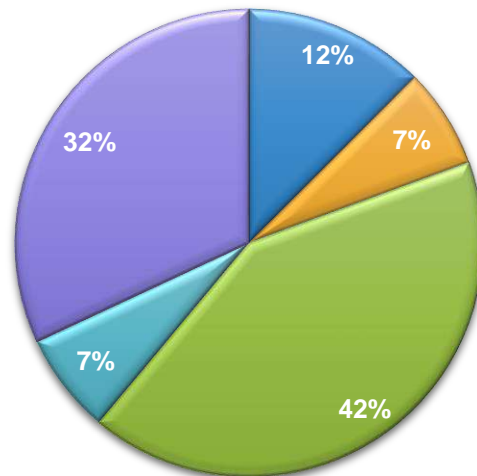

Move MONTHLY Ratings May 2018

Viewership Area wise %

Lahore

- Cantt
- Circular Road
- Ferozpur Road
- Gulberg
- Model Town

Karachi

- Korangi Road
- Shah Muhammad Suleman Road
- Sh-e-Faisal
- Sh-e-Millat Expressway
- Tariq Road

Viewership Area wise %

Rwp-Isb

- Airport Road
- Commercial Market
- F-7
- Muree Road
- Raja Bazar

Target Group Share Ratings

Top 10 Panels Karachi

Rank	Location	Medium	Vendor	Rating %
1	FTC triangle	Wall Pasting	Ammar Ad	8.45
2	CSD Signal	Wall Pasting	Korangi Road	8.20
3	Kashif Center	Wall Pasting	Zodiac Link	7.95
4	Emerald Tower	Wall Pasting	Mediatik 	7.83
5	PTC Building	Wall Pasting	Ravi Adv	7.70
6	Najeab Center	Wall Pasting	Do Adv	7.45
7	Nipa Flyover	Wall Pasting	Marketing Adv	7.15
8	Aladdin Park	Wall Pasting	Sagar's Art	6.89
9	Palm R/A	Wall Pasting	Zodiac Link	6.75
10	Numaish	Wall Pasting	Gashoo Adv	5.95