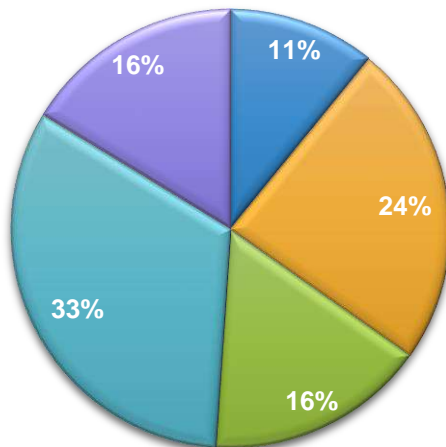

Move MONTHLY Ratings May 2018

Viewership Area wise %

Lahore

- Cantt
- Circular Road
- Ferozpur Road
- Gulberg
- Model Town

Karachi

- Korangi Road
- Shah Muhammad Suleman Road
- Sh-e-Faisal
- Sh-e-Millat Expressway
- Tariq Road

Viewership Area wise %

Rwp-Isb

- Airport Road
- Commercial Market
- F-7
- Muree Road
- Raja Bazar

Target Group Share Ratings

Top 10 Panels Karachi

Rank	Location	Medium	Vendor	Rating %
1	FTC triangle	Wall Pasting	Ammar Ad	8.45
2	CSD Signal	Wall Pasting	Korangi Road	8.20
3	Kashif Center	Wall Pasting	Zodiac Link	7.95
4	Emerald Tower	Wall Pasting	Mediatik 	7.83
5	PTC Building	Wall Pasting	Ravi Adv	7.70
6	Najeab Center	Wall Pasting	Do Adv	7.45
7	Nipa Flyover	Wall Pasting	Marketing Adv	7.15
8	Aladdin Park	Wall Pasting	Sagar's Art	6.89
9	Palm R/A	Wall Pasting	Zodiac Link	6.75
10	Numaish	Wall Pasting	Gashoo Adv	5.95