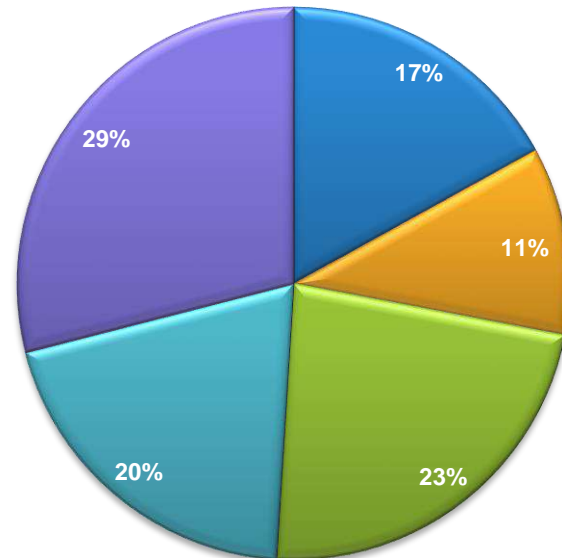

### Lahore

# Viewership Area wise %

# Target Group Share Ratings

- 12-15 years
- 16-24 years
- 25-34 years
- 35-44 years
- 45-54 years
- 55+ years