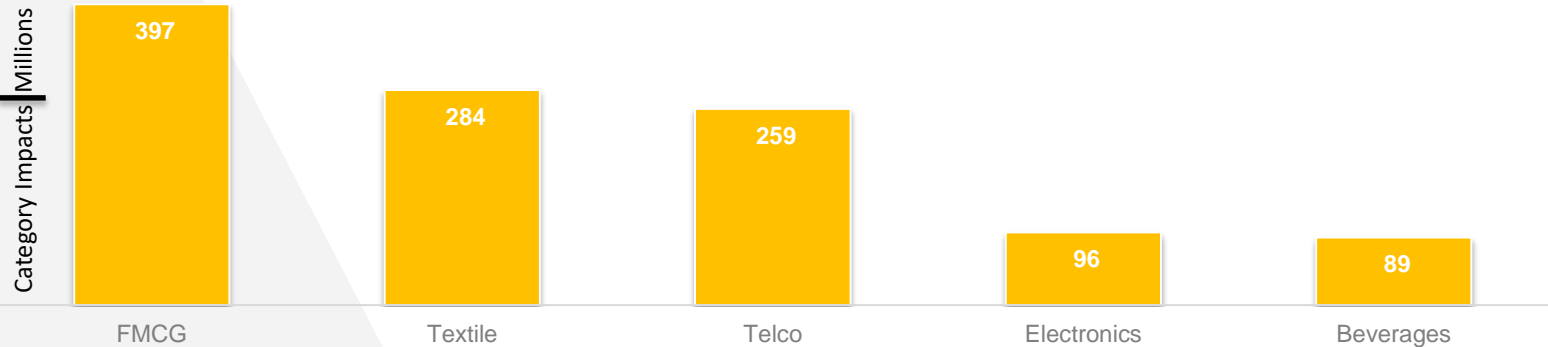

Top 10 Panels Rwp-Isb

Rank	Location	Medium	Vendor	Rating %
1	6th Road	Billboard	Hafiz Bro	10.50
2	Raja Bazar	Billboard	Hafiz Bro	10.41
3	IJP Road	Billboard	Media King	10.25
4	Centaurus Mall	Wall Pasting	Retail Communication 	10.19
5	F-6 Press Club	Billboard	AA	10.10
6	Fazabad	Bridge Panel	Sahar Ad	10.01
7	Roomi Park	Billboard	Sahar Ad	9.75
8	Commercial Market	Billboard	Hafiz Bro	9.63
9	9th Avenue, IJP Road	Billboard	Gashoo Ad	9.61
10	Rawal Road	Billboard	Hafiz Bro	9.55

Category Wise Summary

Category Wise Spend