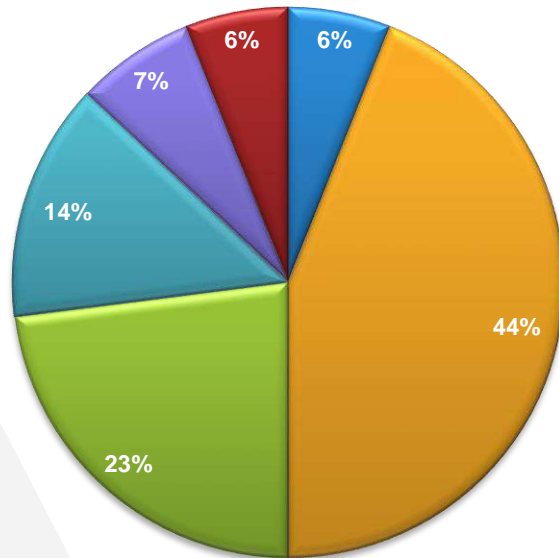

### Lahore

# Viewership Area wise %

# Target Group Share Ratings

- 12-15 years
- 16-24 years
- 25-34 years
- 35-44 years
- 45-54 years
- 55+ years