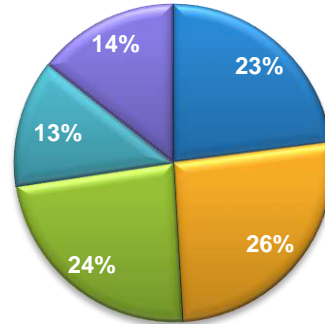

Top 10 Panels Rwp-Isb

Rank	Location	Medium	Vendor	Rating %
1	6th Road	Billboard	Hafiz Bro	10.50
2	Raja Bazar	Billboard	Hafiz Bro	10.41
3	IJP Road	Billboard	Media King	10.25
4	Centaurus Mall	Wall Pasting	Retail Communication 	10.19
5	F-6 Press Club	Billboard	AA	10.10
6	Fazabad	Bridge Panel	Sahar Ad	10.01
7	Roomi Park	Billboard	Sahar Ad	9.75
8	Commercial Market	Billboard	Hafiz Bro	9.63
9	9th Avenue, IJP Road	Billboard	Gashoo Ad	9.61
10	Rawal Road	Billboard	Hafiz Bro	9.55

Category Wise Summary

Category Wise Spend