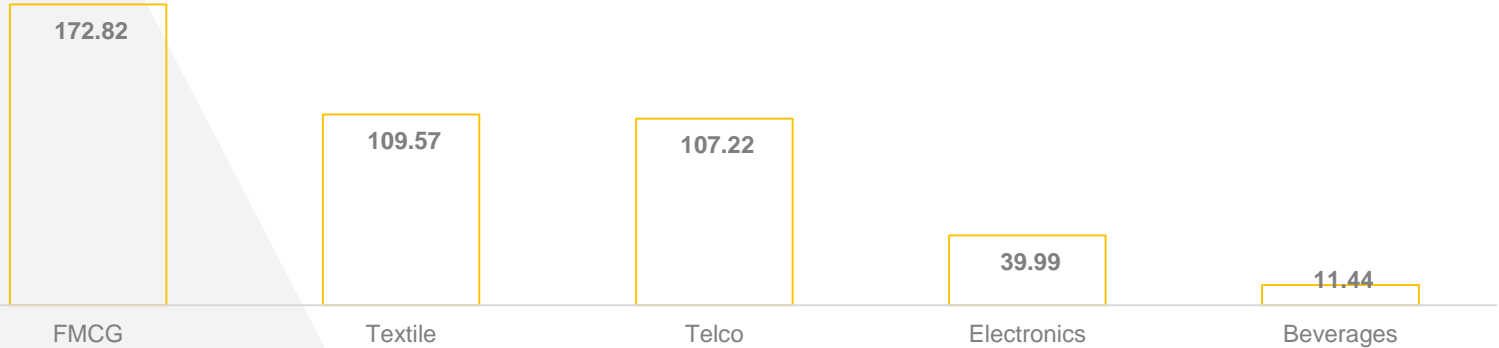

Category Impacts
Millions