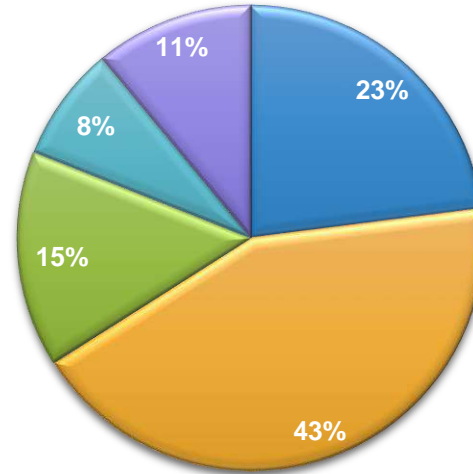

Viewership Area wise %

Lahore

Karachi