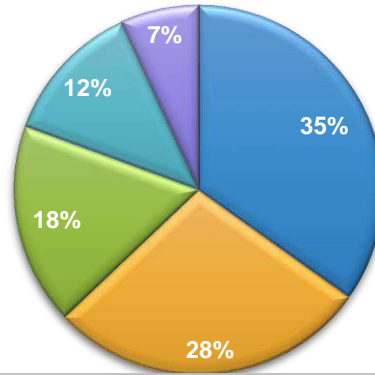

Category Wise Summary

Category Wise Spend