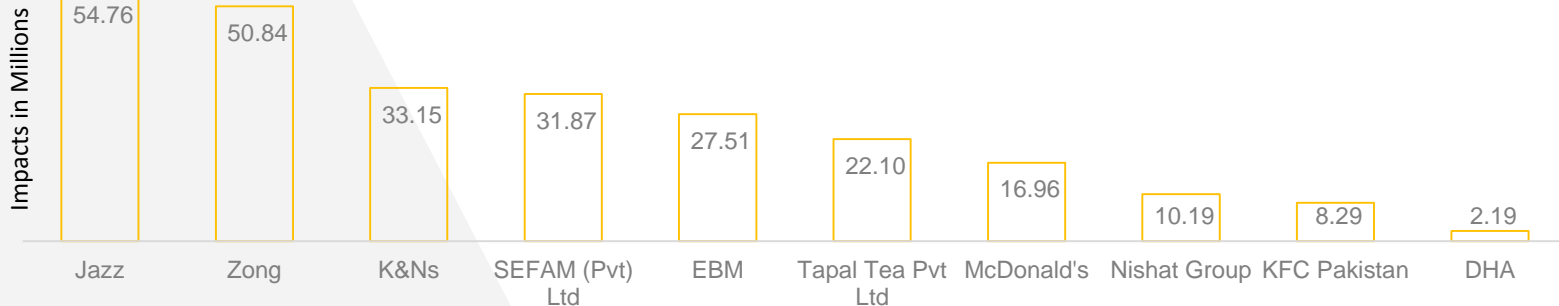

# Top 10 Panels Rwp-Isb

| Rank | Location        | Medium    | Vendor   | Rating % |
|------|-----------------|-----------|--|----------|
| 1    | Jinnah Park     | Billboard | Ad Net   | 8.77     |
| 2    | Katchray Chowk  | Billboard | Sign Pakistan  | 8.65     |
| 3    | I-9             | Billboard | Hafiz Bro  | 8.41     |
| 4    | Rawal Road      | Billboard | New Ad care<br> | 8.11     |
| 5    | F-7             | Billboard | Bright Media   | 8.00     |
| 6    | F-10 R/A        | Billboard | Sign Pakistan  | 7.71     |
| 7    | Raja bazar      | Billboard | Hafiz Bro  | 7.50     |
| 8    | Blue Area       | Billboard | MNK  | 6.60     |
| 9    | Islamabad Chowk | Billboard | Ad Sign  | 6.57     |
| 10   | F-10            | Billboard | Hafiz Bro  | 6.47     |

## Category Wise Spend

Category Impacts  
Millions

# Top 10 Advertisers

Relative Share of Spend