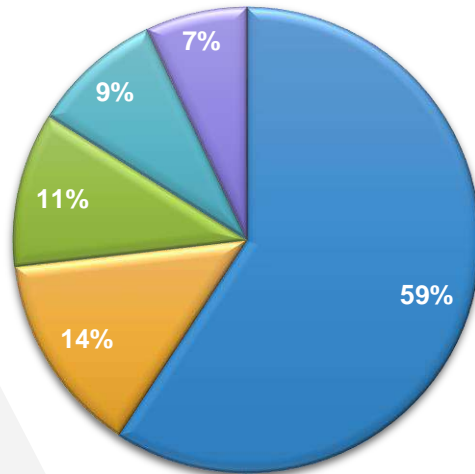

Viewership Area wise %

Lahore