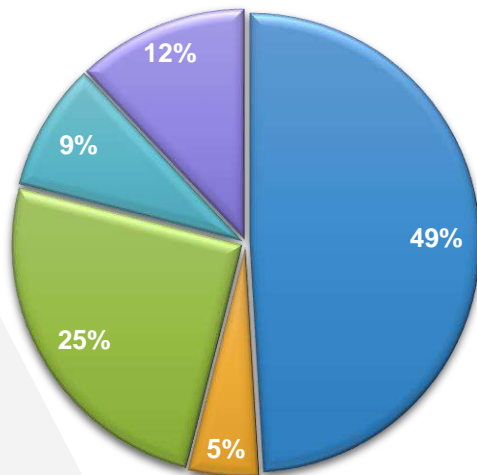

Move MONTHLY Ratings Aug 2018

Viewership Area wise %

Lahore

Karachi

Viewership Area wise %

Rwp - Isb

- Blue Area
- Commercial Market
- Kashmir Highway
- Katchary Chowk
- Muree Road

Target Group Share Ratings

Top 10 Panels Karachi

Rank	Location	Medium	Vendor	Rating %
1	Allah Wali Chorangi	Wall Pasting	Champion Neon	10.87
2	PTC Building	Wall Pasting	Ravi Adv	10.58
3	FTC	Wall Pasting	Gashoo Ad	10.21
4	M.A Jinnah	Wall Pasting	Do Ad 	9.45
5	Sunny Pride	Wall Pasting	Do Ad	9.34
6	Metro pole	Wall Pasting	MNB	9.10
7	Hilal-e-Ahmer	Wall Pasting	MOA	8.93
8	Ala Din Park	Wall Pasting	Sagar	8.44
9	Palm R/A	Wall Pasting	Zodiac Link	8.10
10	Opp Behria Icone Tower	Wall Pasting	OMG	7.58