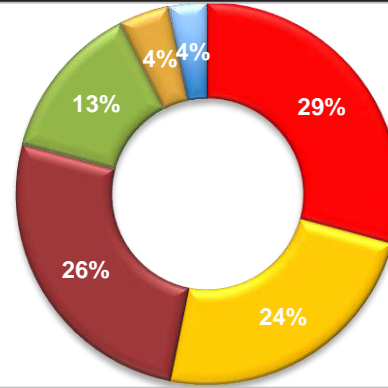

Top 10 Panels Rwp-Isb

Rank	Location	Medium	Vendor	Rating %
1	6th Road	Billboard	Hafiz bro	4.73
2	Mall Road	Billboard	MNK	4.53
3	Chandni Chowk	Billboard	Gashoo Ad	4.44
4	Moti Mehal	Billboard	Pindi Ad 	4.24
5	F-7	Billboard	Hafiz Bro	3.93
6	7th Avenue	Bridge Panel	Sherazi Ad	3.71
7	Airport Road	Billboard	Spectrum Lines	3.49
8	F-6 Press Club	Billboard	AA	3.39
9	Katchray Chowk	Billboard	Classic Ad	3.25
10	Mall Road	Billboard	Altitude	3.23

Category Wise Summary

Category Wise Spend