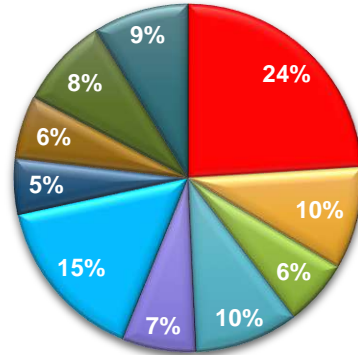

Top 10 Panels Lahore

Rank	Location	Medium	Vendor	Rating %
1	Mini Market	Billboard	Flex-o-Sign	6.91
2	Main Market	Billboard	Sahar Adv	6.45
3	Cricket House	Wall Pasting	Sahar Adv	6.10
4	Muslim town Flyover	Billboard	Hafiz Bro 	5.87
5	Bhatti Gate	Billboard	Classic	5.63
6	Jeff Height	Billboard	Yellow	5.23
7	Sherpaou bridge	Billboard	MNK	5.10
8	Jinnah Flyover	Billboard	Flex-o-Sign	4.85
9	Sherpaou Bridge	Billboard	MNK	4.59
10	Chubruji Chowk	Billboard	Hafiz Bro	4.19

Top 10 Panels Rwp-Isb

Rank	Location	Medium	Vendor	Rating %
1	6 th Road	Billboard	Hafiz bro	4.73
2	Mall Road	Billboard	MNK	4.53
3	Chandni Chowk	Billboard	Gashoo Ad	4.44
4	Moti Mehal	Billboard	Pindi Ad 	4.24
5	F-7	Billboard	Hafiz Bro	3.93
6	7 th Avenue	Bridge Panel	Sherazi Ad	3.71
7	Airport Road	Billboard	Spectrum Lines	3.49
8	F-6 Press Club	Billboard	AA	3.39
9	Katchray Chowk	Billboard	Classic Ad	3.25
10	Mall Road	Billboard	Altitude	3.23

Category Wise Summary

Category Wise Spend

Top 10 Advertisers

Relative Share of Spend

Impacts in Millions

Top 10 Brands

Relative Share of Spend

Impacts in Millions