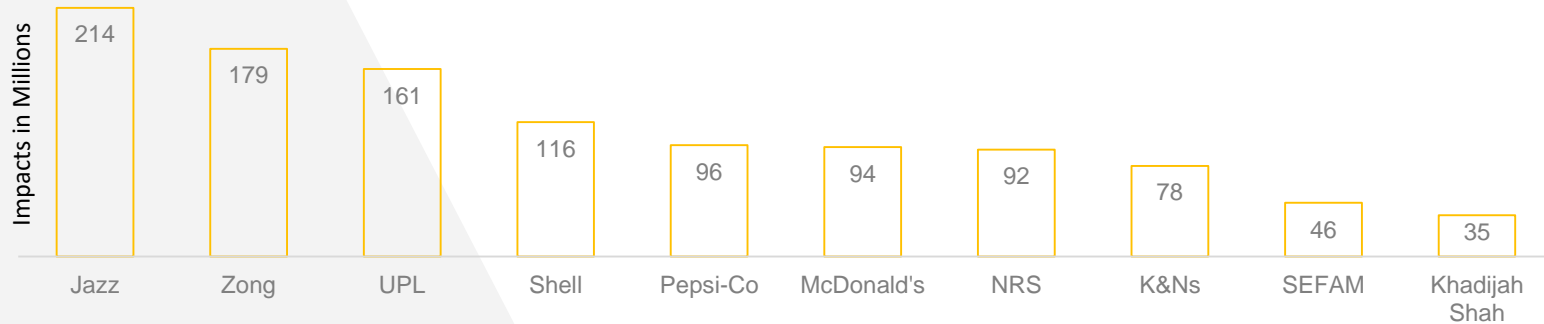

Top 10 Panels Rwp-Isb

Rank	Location	Medium	Vendor	Rating %
1	6 th Road	Billboard	Hafiz bro	4.73
2	Mall Road	Billboard	MNK	4.53
3	Chandni Chowk	Billboard	Gashoo Ad	4.44
4	Moti Mehal	Billboard	Pindi Ad 	4.24
5	F-7	Billboard	Hafiz Bro	3.93
6	7 th Avenue	Bridge Panel	Sherazi Ad	3.71
7	Airport Road	Billboard	Spectrum Lines	3.49
8	F-6 Press Club	Billboard	AA	3.39
9	Katchray Chowk	Billboard	Classic Ad	3.25
10	Mall Road	Billboard	Altitude	3.23

Category Wise Summary

Category Wise Spend

Top 10 Advertisers

Relative Share of Spend

Impacts in Millions

Top 10 Brands

Relative Share of Spend

Impacts in Millions