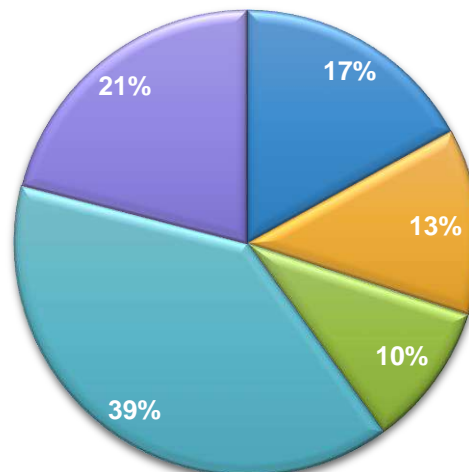

Move MONTHLY Ratings Aug 2018

Viewership Area wise %

Lahore

Karachi

Viewership Area wise %

Rwp - Isb

- Blue Area
- Commercial Market
- Kashmir Highway
- Katchary Chowk
- Muree Road

Target Group Share Ratings

Top 10 Panels Karachi

Rank	Location	Medium	Vendor	Rating %
1	Allah Wali Chorangi	Wall Pasting	Champion Neon	10.87
2	PTC Building	Wall Pasting	Ravi Adv	10.58
3	FTC	Wall Pasting	Gashoo Ad	10.21
4	M.A Jinnah	Wall Pasting	Do Ad 	9.45
5	Sunny Pride	Wall Pasting	Do Ad	9.34
6	Metro pole	Wall Pasting	MNB	9.10
7	Hilal-e-Ahmer	Wall Pasting	MOA	8.93
8	Ala Din Park	Wall Pasting	Sagar	8.44
9	Palm R/A	Wall Pasting	Zodiac Link	8.10
10	Opp Behria Icone Tower	Wall Pasting	OMG	7.58