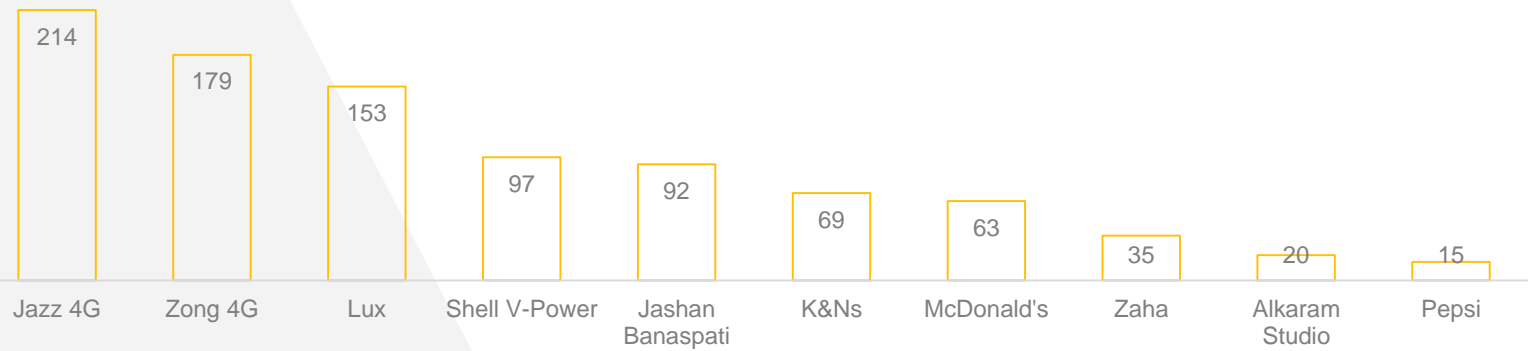

Top 10 Panels Rwp-Isb

Rank	Location	Medium	Vendor	Rating %
1	6 th Road	Billboard	Hafiz bro	4.73
2	Mall Road	Billboard	MNK	4.53
3	Chandni Chowk	Billboard	Gashoo Ad	4.44
4	Moti Mehal	Billboard	Pindi Ad 	4.24
5	F-7	Billboard	Hafiz Bro	3.93
6	7 th Avenue	Bridge Panel	Sherazi Ad	3.71
7	Airport Road	Billboard	Spectrum Lines	3.49
8	F-6 Press Club	Billboard	AA	3.39
9	Katchray Chowk	Billboard	Classic Ad	3.25
10	Mall Road	Billboard	Altitude	3.23

Category Wise Summary

Category Wise Spend

Top 10 Advertisers

Relative Share of Spend

Impacts in Millions

Top 10 Brands

Relative Share of Spend

Impacts in Millions

Digital OOH Medium (Time band Utilization)

Top 00H Digital Mediums

Top 3 Digital Panels(Lahore)

Rank	Location	Vendor	Rating %
1	Fortress Chowk	Sahar Adv	31.53
2	Khalid Butt Chowk	Sahar Adv	29.41
3	Scheme Mor	AA	28.0