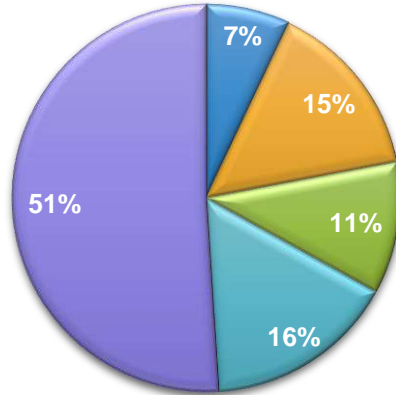

Move MONTHLY Ratings Aug 2018

Viewership Area wise %

Lahore

Karachi

Viewership Area wise %

Rwp - Isb

- Blue Area
- Commercial Market
- Kashmir Highway
- Katchary Chowk
- Muree Road

Target Group Share Ratings

Top 10 Panels Karachi

Rank	Location	Medium	Vendor	Rating %
1	Allah Wali Chorangi	Wall Pasting	Champion Neon	10.87
2	PTC Building	Wall Pasting	Ravi Adv	10.58
3	FTC	Wall Pasting	Gashoo Ad	10.21
4	M.A Jinnah	Wall Pasting	Do Ad 	9.45
5	Sunny Pride	Wall Pasting	Do Ad	9.34
6	Metro pole	Wall Pasting	MNB	9.10
7	Hilal-e-Ahmer	Wall Pasting	MOA	8.93
8	Ala Din Park	Wall Pasting	Sagar	8.44
9	Palm R/A	Wall Pasting	Zodiac Link	8.10
10	Opp Behria Icone Tower	Wall Pasting	OMG	7.58

Top 10 Panels Lahore

Rank	Location	Medium	Vendor	Rating %
1	Mini Market	Billboard	Flex-o-Sign	6.91
2	Main Market	Billboard	Sahar Adv	6.45
3	Cricket House	Wall Pasting	Sahar Adv	6.10
4	Muslim town Flyover	Billboard	Hafiz Bro 	5.87
5	Bhatti Gate	Billboard	Classic	5.63
6	Jeff Height	Billboard	Yellow	5.23
7	Sherpaou bridge	Billboard	MNK	5.10
8	Jinnah Flyover	Billboard	Flex-o-Sign	4.85
9	Sherpaou Bridge	Billboard	MNK	4.59
10	Chubruji Chowk	Billboard	Hafiz Bro	4.19