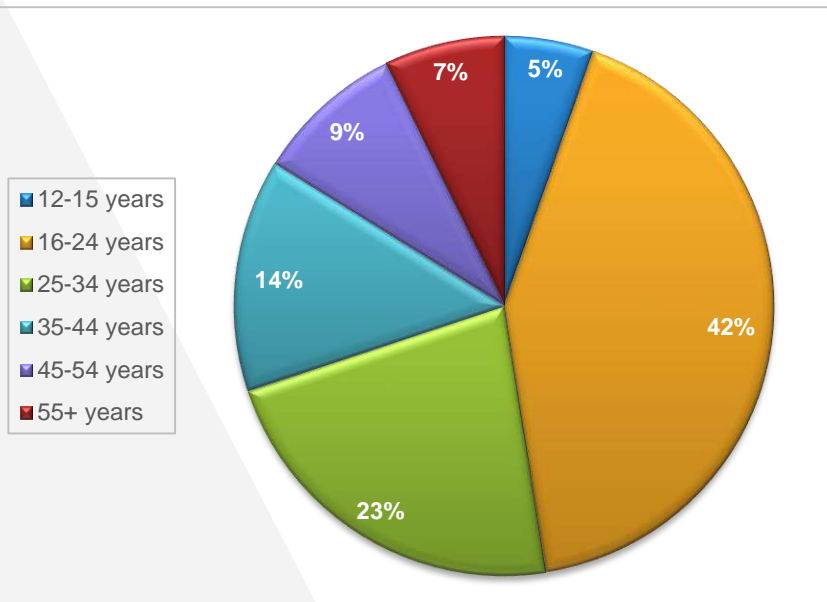

Move MONTHLY Ratings Aug 2018

Viewership Area wise %

Lahore

Karachi

Viewership Area wise %

Rwp - Isb

- Blue Area
- Commercial Market
- Kashmir Highway
- Katchary Chowk
- Muree Road

Target Group Share Ratings