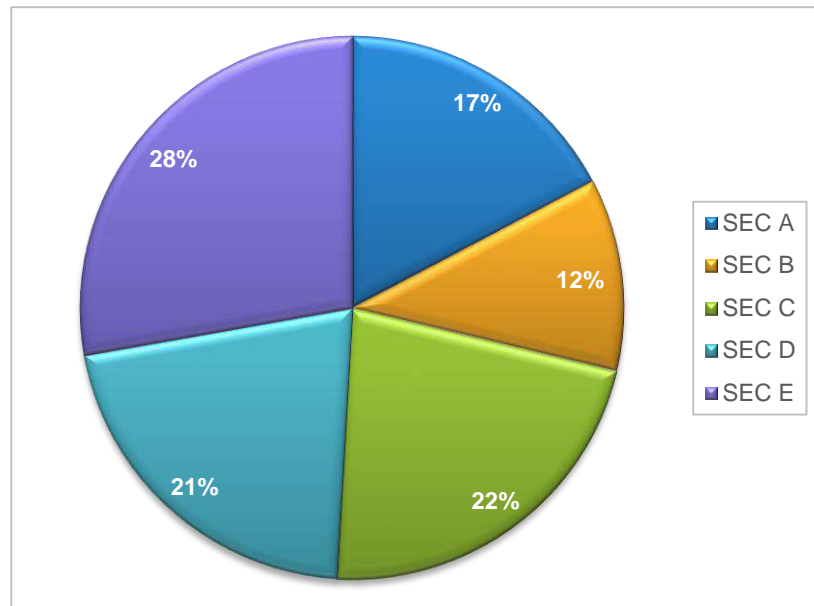

Move MONTHLY Ratings Aug 2018

Viewership Area wise %

Lahore

Karachi

Viewership Area wise %

Rwp - Isb

- Blue Area
- Commercial Market
- Kashmir Highway
- Katchary Chowk
- Muree Road

Target Group Share Ratings

Top 10 Panels Karachi

Rank	Location	Medium	Vendor	Rating %
1	Allah Wali Chorangi	Wall Pasting	Champion Neon	10.87
2	PTC Building	Wall Pasting	Ravi Adv	10.58
3	FTC	Wall Pasting	Gashoo Ad	10.21
4	M.A Jinnah	Wall Pasting	Do Ad 	9.45
5	Sunny Pride	Wall Pasting	Do Ad	9.34
6	Metro pole	Wall Pasting	MNB	9.10
7	Hilal-e-Ahmer	Wall Pasting	MOA	8.93
8	Ala Din Park	Wall Pasting	Sagar	8.44
9	Palm R/A	Wall Pasting	Zodiac Link	8.10
10	Opp Behria Icone Tower	Wall Pasting	OMG	7.58

Top 10 Panels Lahore

Rank	Location	Medium	Vendor	Rating %
1	Mini Market	Billboard	Flex-o-Sign	6.91
2	Main Market	Billboard	Sahar Adv	6.45
3	Cricket House	Wall Pasting	Sahar Adv	6.10
4	Muslim town Flyover	Billboard	Hafiz Bro 	5.87
5	Bhatti Gate	Billboard	Classic	5.63
6	Jeff Height	Billboard	Yellow	5.23
7	Sherpaou bridge	Billboard	MNK	5.10
8	Jinnah Flyover	Billboard	Flex-o-Sign	4.85
9	Sherpaou Bridge	Billboard	MNK	4.59
10	Chubruji Chowk	Billboard	Hafiz Bro	4.19