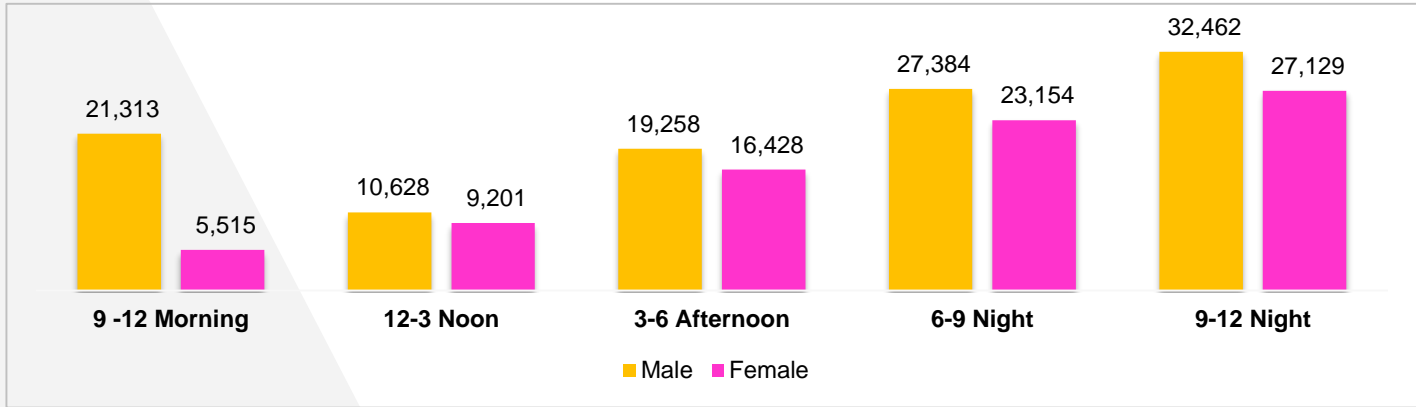

Top 10 Panels Rwp-Isb

Rank	Location	Medium	Vendor	Rating %
1	6 th Road	Billboard	Hafiz bro	4.73
2	Mall Road	Billboard	MNK	4.53
3	Chandni Chowk	Billboard	Gashoo Ad	4.44
4	Moti Mehal	Billboard	Pindi Ad 	4.24
5	F-7	Billboard	Hafiz Bro	3.93
6	7 th Avenue	Bridge Panel	Sherazi Ad	3.71
7	Airport Road	Billboard	Spectrum Lines	3.49
8	F-6 Press Club	Billboard	AA	3.39
9	Katchray Chowk	Billboard	Classic Ad	3.25
10	Mall Road	Billboard	Altitude	3.23

Category Wise Summary

Category Wise Spend

Top 10 Advertisers

Relative Share of Spend

Impacts in Millions

Top 10 Brands

Relative Share of Spend

Impacts in Millions

Digital OOH Medium (Time band Utilization)

Top 00H Digital Mediums

Top 3 Digital Panels(Lahore)

Rank	Location	Vendor	Rating %
1	Fortress Chowk	Sahar Adv	31.53
2	Khalid Butt Chowk	Sahar Adv	29.41
3	Scheme Mor	AA	28.0