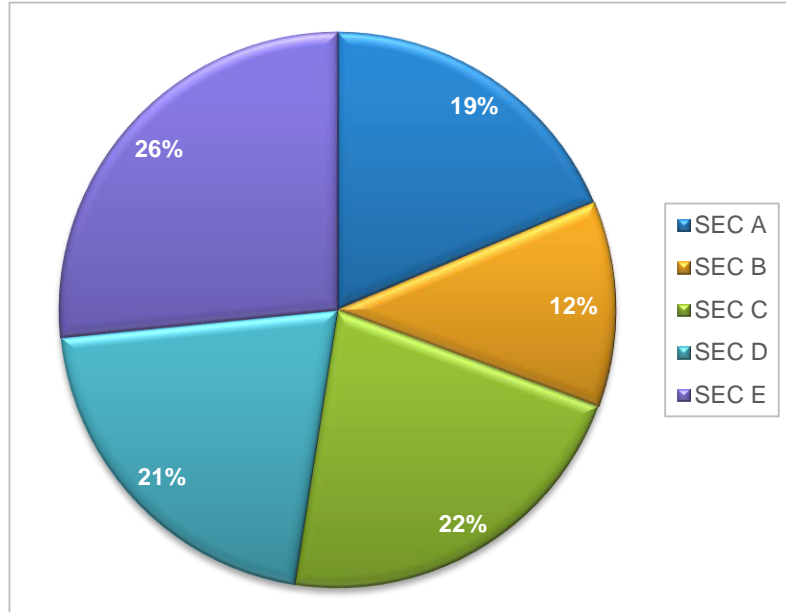

Move MONTHLY Review June 2019

Viewership Area wise %

Karachi

- Clifton
- Korangi Road
- Rashid Minhas Road
- Sh-e-Faisal
- Sh-e-Pakistan

Lahore

- Cantt
- DHA
- Ferozpur Road
- Johar Town
- Gulberg

Viewership Area wise %

Rwp- Isb

- Sector F
- Blue Area
- Commercial Market
- Kashmir Highway
- Katchary Chowk
- Muree Road

Target Group Share Ratings

Top 10 Panels Karachi

Rank	Location	Medium	Vendor	Rating %
1	Allah Wali Chorangi	Wall Pasting	Champion	11.55
2	Park Avenue, Sh-e-Faisal	Wall Pasting	Al Harmain	10.24
3	FTC Flyover	Wall Pasting	Gashoo Ad	10.20
4	Askari IV	BQS	Sign Source 	10.13
5	Ary Cash & Carry	Wall Pasting	Call Adv.	10.05
6	Sun set Boulevard	Wall Pasting	Insight Solution	9.95
7	CPTC Schone Circle	Wall Pasting	Marketing Adv	9.80
8	Itthad Signal	Wall Pasting	Media Communication	9.40
9	Palm R/A	Wall Pasting	Zodiac Link	9.35
10	Bhadurabad	Wall Pasting	Diplex Inn	9.33