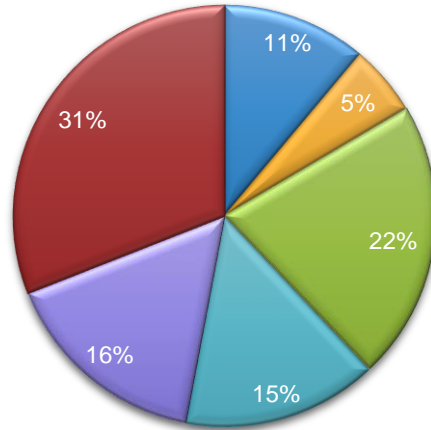

Viewership Area wise %

Rwp- Isb

- Sector F
- Blue Area
- Commercial Market
- Kashmir Highway
- Katchary Chowk
- Muree Road