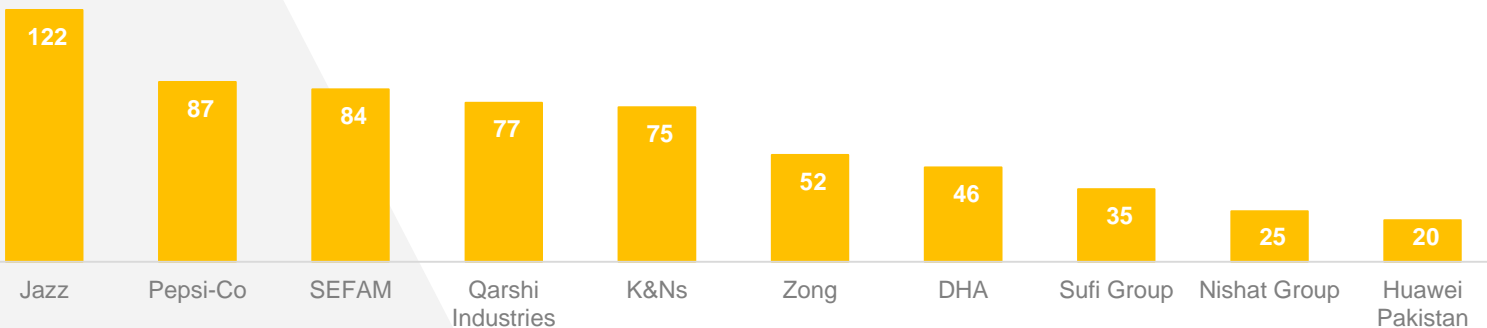

Category Wise Summary

Category Wise Spend

Category Impacts Millions

Top 10 Advertisers

Relative Share of Spend

Impacts in Millions

Top 10 Brands

Relative Share of Spend

Impacts in Millions

Digital OOH Medium (Time band Utilization)

Top 00H Digital Mediums

Top 3 Digital Panels(Lahore)

Rank	Location	Vendor	Rating %
1	Liberty R/A	Sahar Ad	30.22
2	Akbar Chowk	Yellow Communication	28.20
3	Scheme Mor	AA	27.50