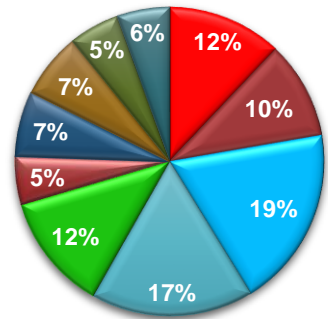

Category Wise Summary

Category Wise Spend

Category Impacts Millions

Top 10 Advertisers

Relative Share of Spend

Impacts in Millions

Top 10 Brands

Relative Share of Spend

Impacts in Millions

Digital OOH Medium (Time band Utilization)

Top 00H Digital Mediums

Top 3 Digital Panels(Lahore)

Rank	Location	Vendor	Rating %
1	Liberty R/A	Sahar Ad	30.22
2	Akbar Chowk	Yellow Communication	28.20
3	Scheme Mor	AA	27.50