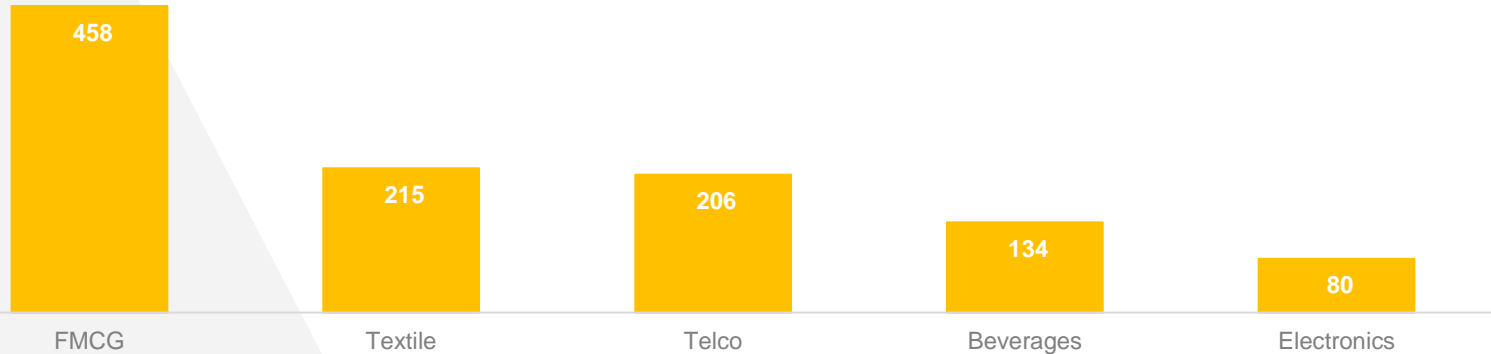

Top 10 Panels Rwp-Isb

Rank	Location	Medium	Vendor	Rating %
1	Raja Bazar	Billboard	Hafiz Bro	10.73
2	IJP Road	Wall Pasting	Pindi Ad	10.51
3	Katchray Chowk	Wall Pasting	Gashoo Ad	10.48
4	Chandni Chowk	Billboard	Pindi Ad 	10.44
5	Commercial Market	Billboard	Classic Ad	10.33
6	PAF Rawal Road	Billboard	Pindi Ad	10.21
7	Centaurus Mall	Wall Pasting	Retail Solution	10.09
8	Blue Area	Billboard	Pindi Ad	10.01
9	Defence Chowk	Billboard	Hafiz Bro	9.54
10	F-6 Press Club	Billboard	AA	7.66

Category Wise Summary

Category Wise Spend

Category Impacts Millions

Top 10 Advertisers

Relative Share of Spend

Impacts in Millions

Top 10 Brands

Relative Share of Spend