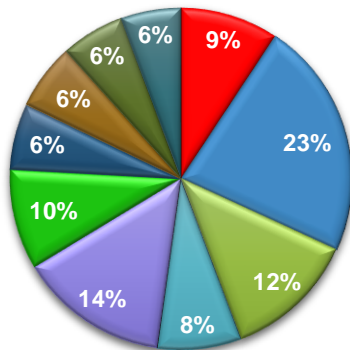

Category Wise Summary

Category Wise Spend

Category Impacts Millions

Top 10 Advertisers

Relative Share of Spend

Impacts in Millions

Top 10 Brands

Relative Share of Spend

Impacts in Millions

Digital OOH Medium (Time band Utilization)

Top 00H Digital Mediums

Top 3 Digital Panels(Lahore)

Rank	Location	Vendor	Rating %
1	Liberty R/A	Sahar Ad	30.22
2	Akbar Chowk	Yellow Communication	28.20
3	Scheme Mor	AA	27.50