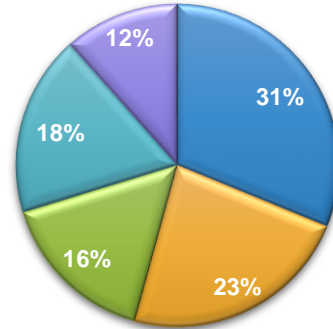

Category Wise Summary

Category Wise Spend