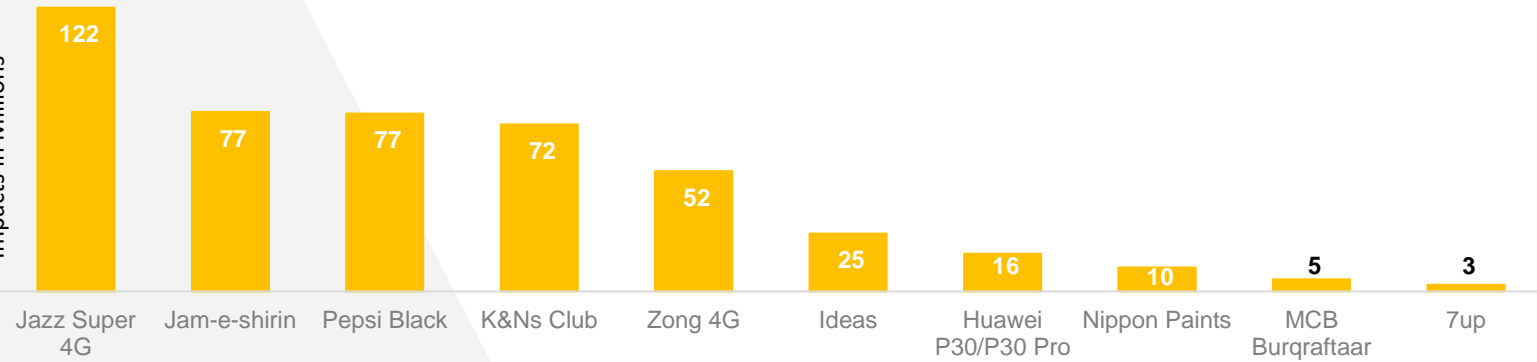

Category Wise Summary

Category Wise Spend

Category Impacts Millions

Top 10 Advertisers

Relative Share of Spend

Impacts in Millions

Top 10 Brands

Relative Share of Spend

Impacts in Millions

Digital OOH Medium (Time band Utilization)

Top 00H Digital Mediums

Top 3 Digital Panels(Lahore)

Rank	Location	Vendor	Rating %
1	Liberty R/A	Sahar Ad	30.22
2	Akbar Chowk	Yellow Communication	28.20
3	Scheme Mor	AA	27.50