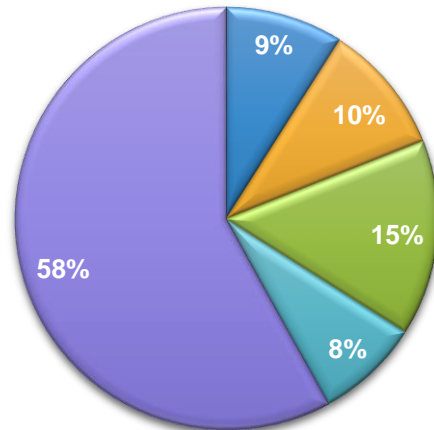

Move MONTHLY Review June 2019

Viewership Area wise %

Karachi

- Clifton
- Korangi Road
- Rashid Minhas Road
- Sh-e-Faisal
- Sh-e-Pakistan

Lahore

- Cantt
- DHA
- Ferozpur Road
- Johar Town
- Gulberg

Viewership Area wise %