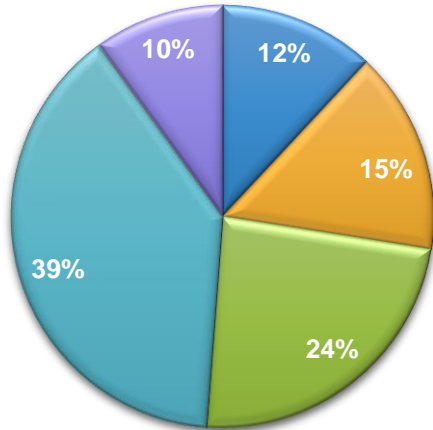

Move MONTHLY Review June 2019

Viewership Area wise %

Karachi

- Clifton
- Korangi Road
- Rashid Minhas Road
- Sh-e-Faisal
- Sh-e-Pakistan

Lahore

- Cantt
- DHA
- Ferozpur Road
- Johar Town
- Gulberg

Viewership Area wise %