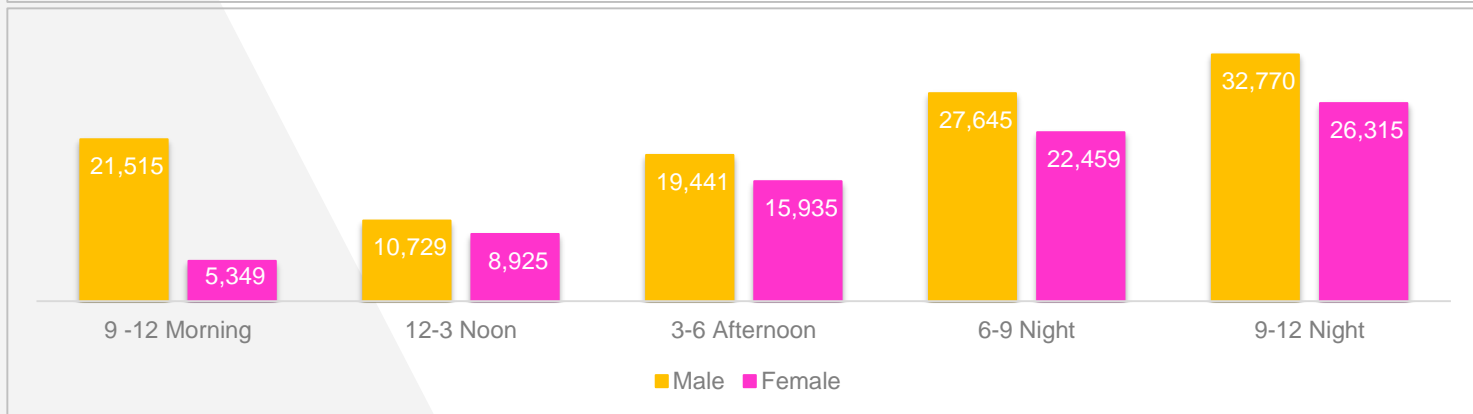

Category Wise Summary

Category Wise Spend

Category Impacts Millions

Top 10 Advertisers

Relative Share of Spend

Impacts in Millions

Top 10 Brands

Relative Share of Spend

Impacts in Millions

Digital OOH Medium (Time band Utilization)

Top 00H Digital Mediums

Top 3 Digital Panels(Lahore)

Rank	Location	Vendor	Rating %
1	Liberty R/A	Sahar Ad	30.22
2	Akbar Chowk	Yellow Communication	28.20
3	Scheme Mor	AA	27.50