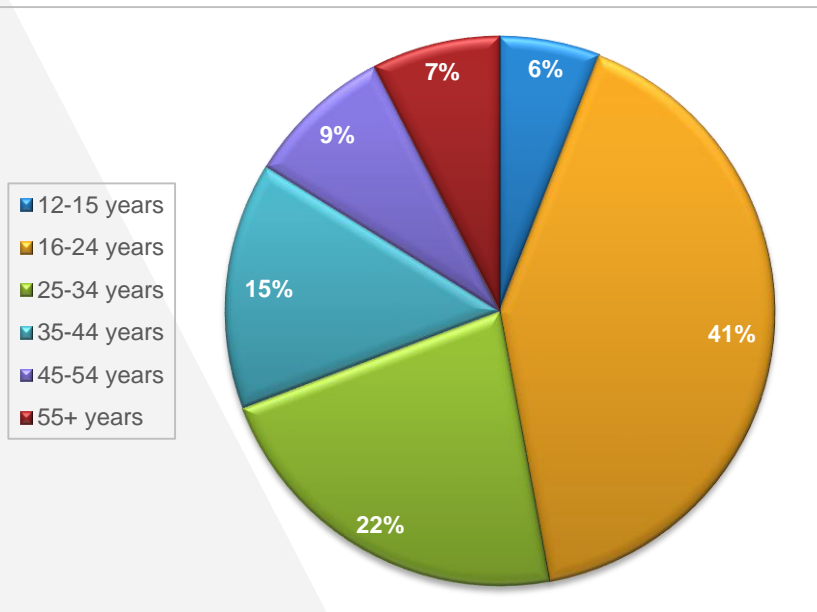

Target Group Share Ratings

Top 10 Panels Karachi

Rank	Location	Medium	Vendor	Rating %
1	Allah Wali Chorangi	Wall Pasting	Champion	11.55
2	Park Avenue, Sh-e-Faisal	Wall Pasting	Al Harmain	10.24
3	FTC Flyover	Wall Pasting	Gashoo Ad	10.20
4	Askari IV	BQS	Sign Source 	10.13
5	Ary Cash & Carry	Wall Pasting	Call Adv.	10.05
6	Sun set Boulevard	Wall Pasting	Insight Solution	9.95
7	CPTC Schone Circle	Wall Pasting	Marketing Adv	9.80
8	Itthad Signal	Wall Pasting	Media Communication	9.40
9	Palm R/A	Wall Pasting	Zodiac Link	9.35
10	Bhadurabad	Wall Pasting	Diplex Inn	9.33