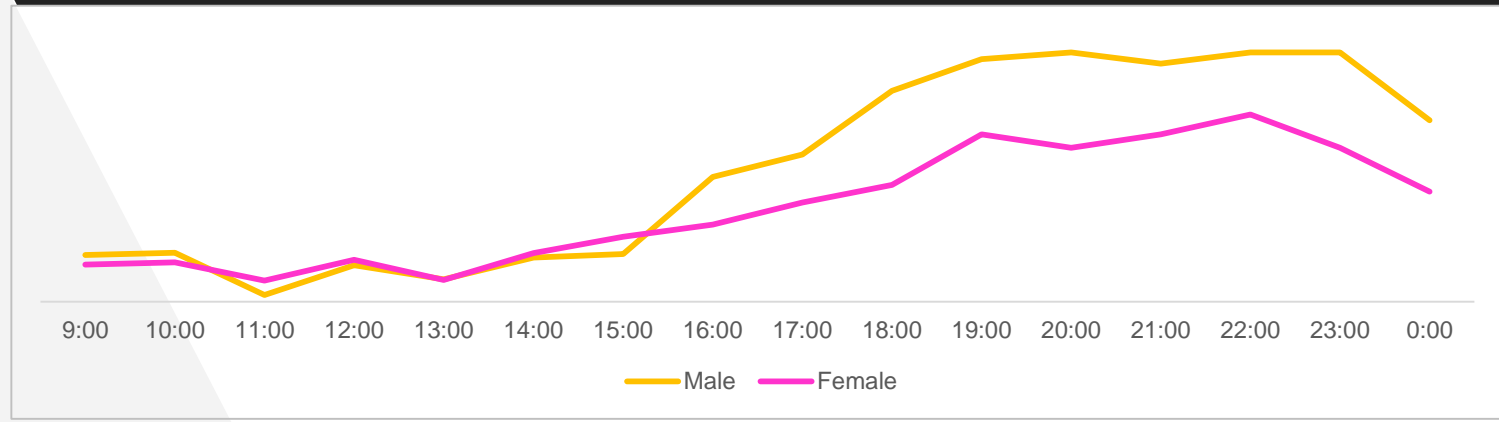

Digital OOH Medium (Time band Utilization)

Top 00H Digital Mediums

Top 3 Digital Panels(Lahore)

Rank	Location	Vendor	Rating %
1	Khalid Butt Chowk	Sahar Ad	30.14
2	Akbar Chowk	Yellow Communication	27.41
3	Fortress Chowk	Sahar Ad	25.14

Top 3 Digital Streamers Locations(Lahore)

Rank	Location	Vendor	Rating %
1	Noor Jehan Road	Chinab Ad	16.15
2	MM Alam Road	Digi prime	15.10
3	Model Town Link Road	Digi Prime	14.87