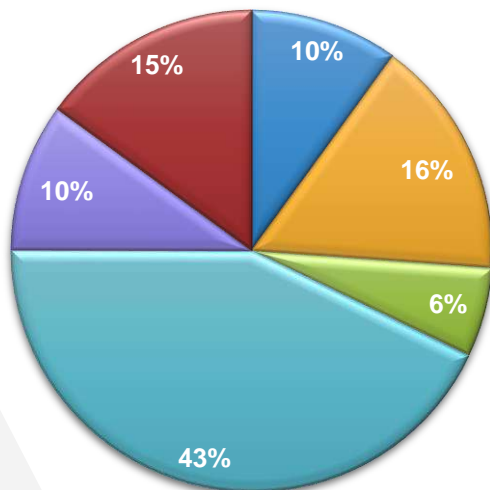

Move MONTHLY Ratings April 2019

Viewership Area wise %

Lahore

Karachi

Viewership Area wise %

Rwp_Isb

Target Group Share Ratings

Top 10 Panels Karachi