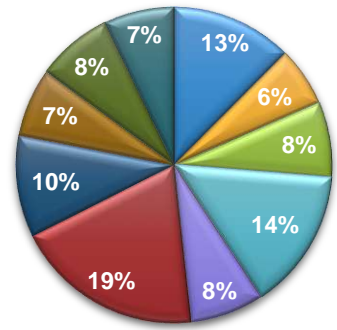

Category Wise Summary

Category Wise Spend

Category Impacts
Millions

Top 10 Advertisers

Relative Share of Spend

Top 10 Brands

Relative Share of Spend

- Jazz Super 4G
- Ideas
- Rose Petal
- Tropicana
- Zong 4G
- Coca Cola
- Pizzetta
- Bun Kabab
- Easypaisa App
- 7up

Impacts in Millions

Digital OOH Medium (Time band Utilization)

Top 00H Digital Mediums

Top 3 Digital Panels(Lahore)

Rank	Location	Vendor	Rating %
1	Khalid Butt Chowk	Sahar Ad	30.14
2	Akbar Chowk	Yellow Communication	27.41
3	Fortress Chowk	Sahar Ad	25.14