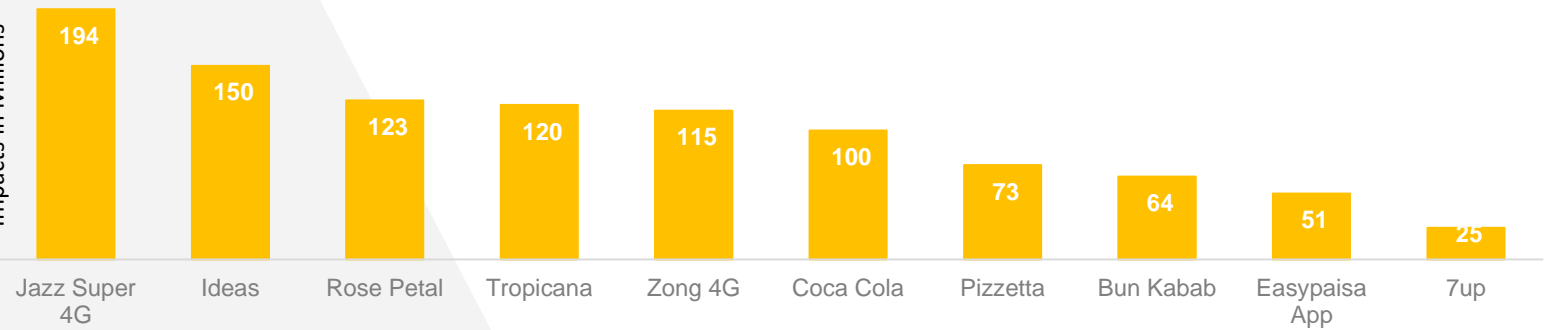

Category Wise Summary

Category Wise Spend

Category Impacts
Millions

Top 10 Advertisers

Relative Share of Spend

Top 10 Brands

Relative Share of Spend

- Jazz Super 4G
- Ideas
- Rose Petal
- Tropicana
- Zong 4G
- Coca Cola
- Pizzetta
- Bun Kabab
- Easypaisa App
- 7up

Impacts in Millions

Digital OOH Medium (Time band Utilization)

Top 00H Digital Mediums

Top 3 Digital Panels(Lahore)

Rank	Location	Vendor	Rating %
1	Khalid Butt Chowk	Sahar Ad	30.14
2	Akbar Chowk	Yellow Communication	27.41
3	Fortress Chowk	Sahar Ad	25.14