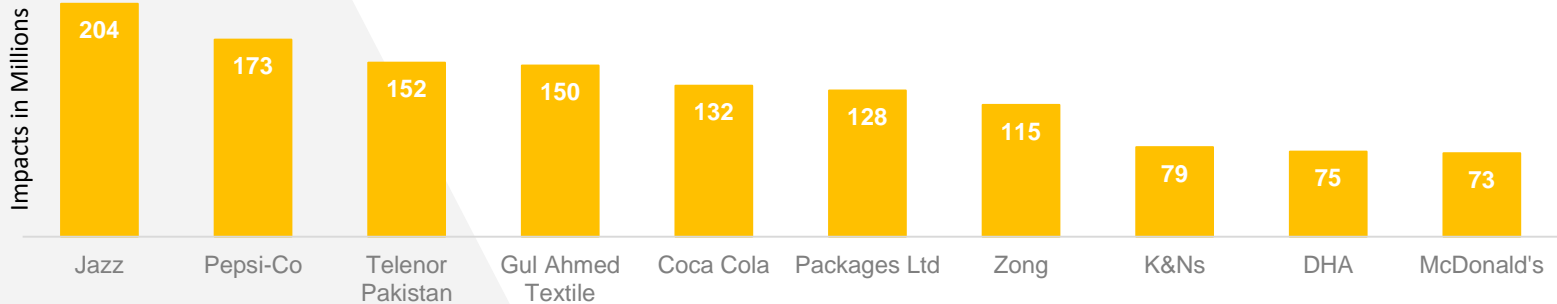

Category Wise Summary

Category Wise Spend

Category Impacts
Millions

Top 10 Advertisers

Relative Share of Spend

Top 10 Brands

Relative Share of Spend

- Jazz Super 4G
- Ideas
- Rose Petal
- Tropicana
- Zong 4G
- Coca Cola
- Pizzetta
- Bun Kabab
- Easypaisa App
- 7up

Impacts in Millions

Digital OOH Medium (Time band Utilization)

Top 00H Digital Mediums

Top 3 Digital Panels(Lahore)

Rank	Location	Vendor	Rating %
1	Khalid Butt Chowk	Sahar Ad	30.14
2	Akbar Chowk	Yellow Communication	27.41
3	Fortress Chowk	Sahar Ad	25.14