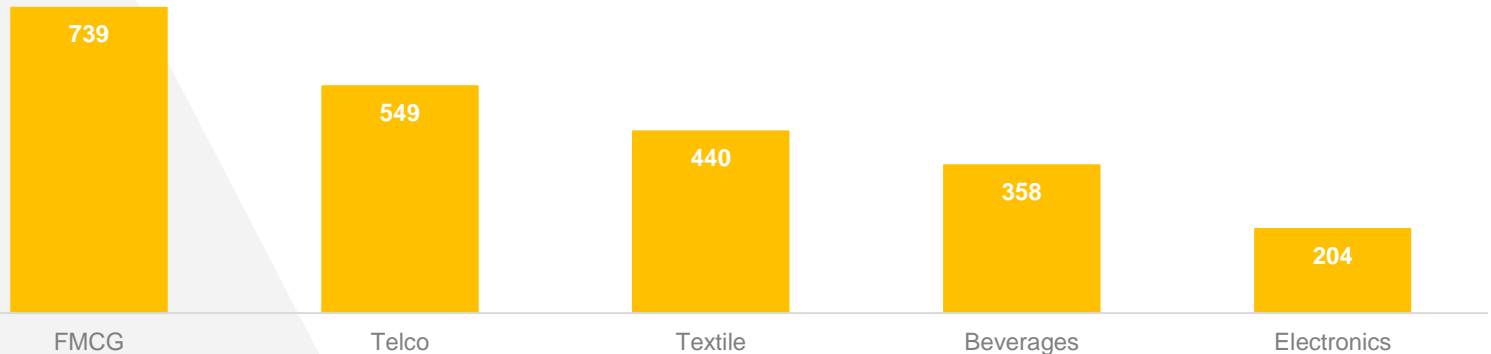

Top 10 Panels Lahore

Rank	Location	Medium	Vendor	Rating %
1	MM Alam Road	Billboard	Hafiz Bro	12.10
2	Main Market	Billboard	Sahar Ad	10.22
3	Zohra Heights, Main Market	Billboard	Hafiz Bro	10.11
4	Shalimar Hotel	Billboard	Sahar Adv 	10.02
5	Liberty R/A	Billboard	Sahar Adv	10.0
6	Muslim Town Flyover	Billboard	Hafiz Bro	9.81
7	Chowk Chubruji	Billboard	Classic Ad	9.60
8	Hussain Chowk	Billboard	Art Vision	9.40
9	Karim Market	Billboard	Ad-wise	9.22
10	Karim Market	Billboard	Azmee Ad	9.10

Top 10 Panels Rwp-Isb

Rank	Location	Medium	Vendor	Rating %
1	Raja Bazar	Billboard	Hafiz Bro	10.88
2	F-6 Press Club	Billboard	AA	10.65
3	Naz Cinema Chowk	Billboard	Hafiz Bro	10.42
4	Melody	BQS	Sign Source 	10.35
5	IJP Road	Billboard	Gashoo AD	10.21
6	F-10	Billboard	Image Creation	10.01
7	Saddar	Billboard	Ad Sign	9.91
8	Commercial Market	Billboard	Gashoo Ad	9.82
9	Rawal Road	Billboard	Pindi Ad	9.72
10	Aiport Road	Billboard	Pindi Ad	9.25

Category Wise Summary

Category Wise Spend

Category Impacts
Millions

Top 10 Advertisers

Relative Share of Spend

Top 10 Brands

Relative Share of Spend

- Jazz Super 4G
- Ideas
- Rose Petal
- Tropicana
- Zong 4G
- Coca Cola
- Pizzetta
- Bun Kabab
- Easypaisa App
- 7up