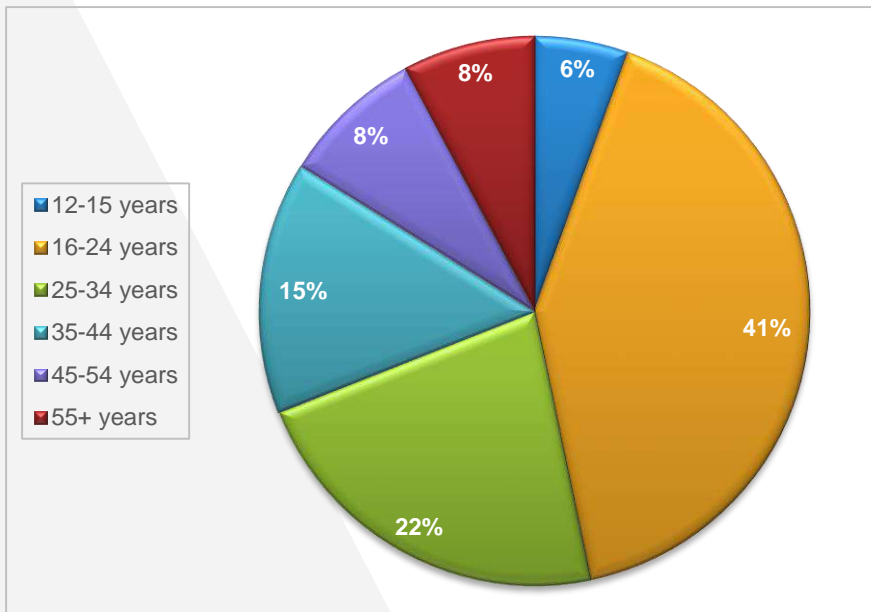

Move MONTHLY Ratings April 2019

Viewership Area wise %

Lahore

Karachi

Viewership Area wise %

Rwp_Isb

Target Group Share Ratings

Top 10 Panels Karachi