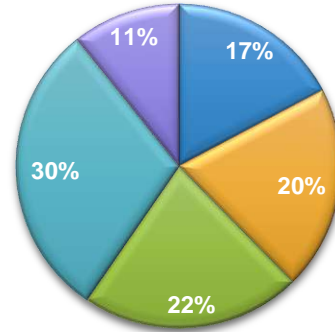

Category Wise Summary

Category Wise Spend