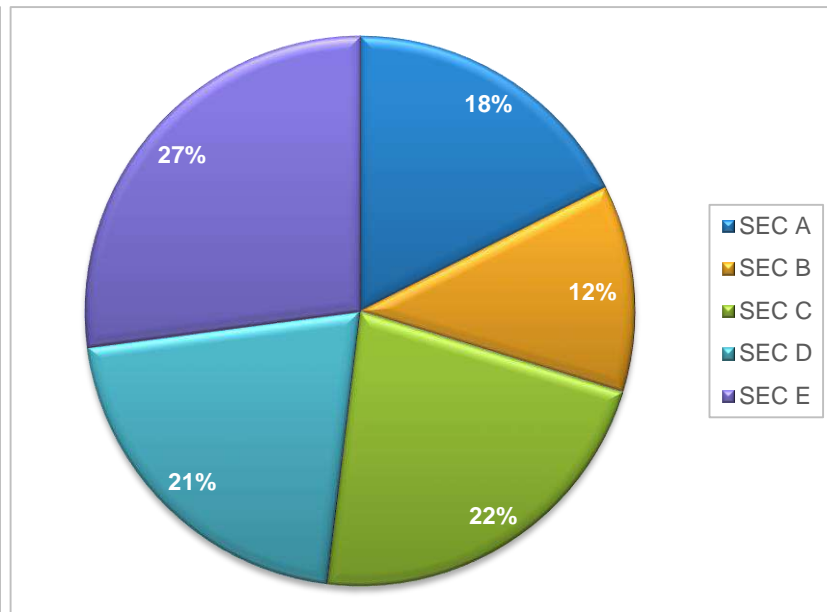

Move MONTHLY Ratings April 2019

Viewership Area wise %

Lahore

Karachi

Viewership Area wise %

Rwp_Isb

Target Group Share Ratings

Top 10 Panels Karachi