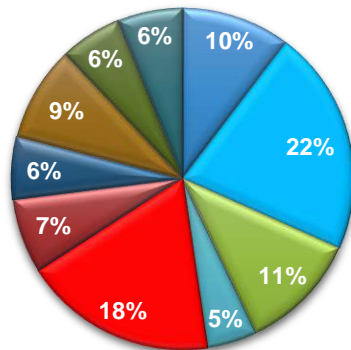

Category Wise Summary

Category Wise Spend

Category Impacts
Millions

Top 10 Advertisers

Relative Share of Spend

Top 10 Brands

Relative Share of Spend

- Jazz Super 4G
- Ideas
- Rose Petal
- Tropicana
- Zong 4G
- Coca Cola
- Pizzetta
- Bun Kabab
- Easypaisa App
- 7up

Impacts in Millions

Digital OOH Medium (Time band Utilization)

Top 00H Digital Mediums

Top 3 Digital Panels(Lahore)

Rank	Location	Vendor	Rating %
1	Khalid Butt Chowk	Sahar Ad	30.14
2	Akbar Chowk	Yellow Communication	27.41
3	Fortress Chowk	Sahar Ad	25.14