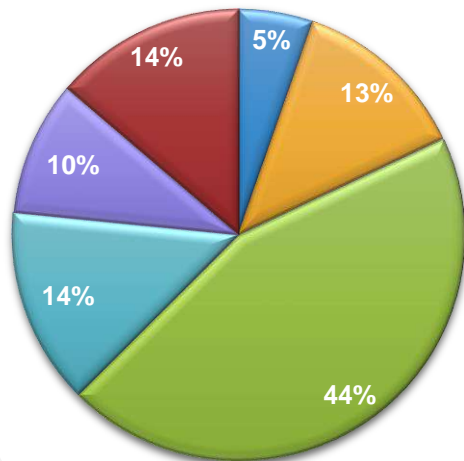

Move MONTHLY Ratings April 2019

Viewership Area wise %

Lahore

Karachi

Viewership Area wise %

Rwp_Isb

Target Group Share Ratings

Top 10 Panels Karachi