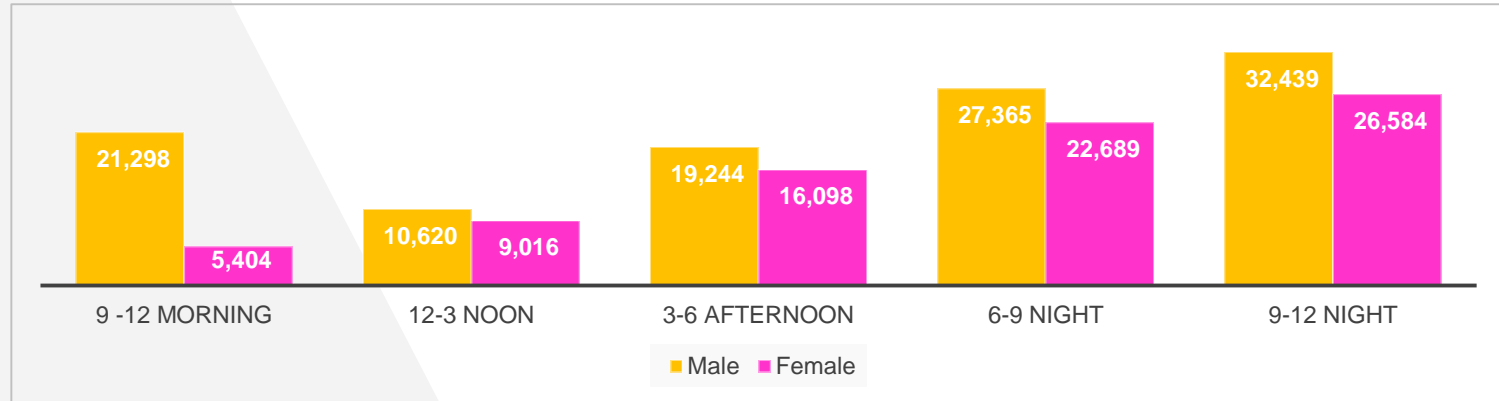

Top 10 Panels Rwp-Isb

Rank	Location	Medium	Vendor	Rating %
1	Raja Bazar	Billboard	Hafiz Bro	10.88
2	F-6 Press Club	Billboard	AA	10.65
3	Naz Cinema Chowk	Billboard	Hafiz Bro	10.42
4	Melody	BQS	Sign Source 	10.35
5	IJP Road	Billboard	Gashoo AD	10.21
6	F-10	Billboard	Image Creation	10.01
7	Saddar	Billboard	Ad Sign	9.91
8	Commercial Market	Billboard	Gashoo Ad	9.82
9	Rawal Road	Billboard	Pindi Ad	9.72
10	Aiport Road	Billboard	Pindi Ad	9.25

Category Wise Summary

Category Wise Spend

Category Impacts
Millions

Top 10 Advertisers

Relative Share of Spend

Top 10 Brands

Relative Share of Spend

- Jazz Super 4G
- Ideas
- Rose Petal
- Tropicana
- Zong 4G
- Coca Cola
- Pizzetta
- Bun Kabab
- Easypaisa App
- 7up

Impacts in Millions

Digital OOH Medium (Time band Utilization)

Top 00H Digital Mediums

Top 3 Digital Panels(Lahore)

Rank	Location	Vendor	Rating %
1	Khalid Butt Chowk	Sahar Ad	30.14
2	Akbar Chowk	Yellow Communication	27.41
3	Fortress Chowk	Sahar Ad	25.14