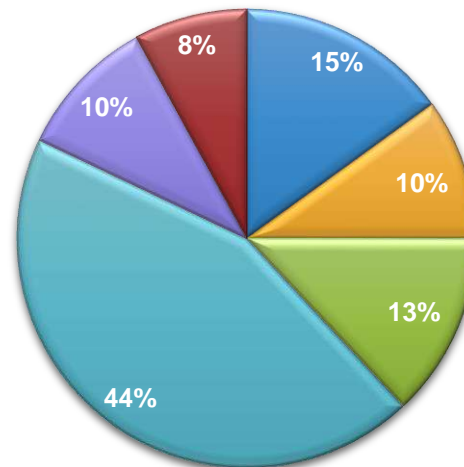

Move MONTHLY Ratings April 2019

Viewership Area wise %

Lahore

Karachi

Viewership Area wise %

Rwp_Isb

Target Group Share Ratings

Top 10 Panels Karachi